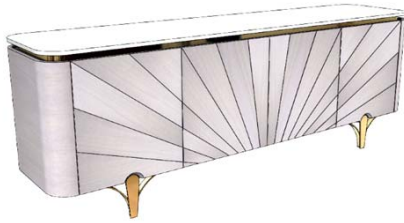

M09

M10

TABLE OF CONTENTS

	<u>PAGE #</u>
DINING ROOM	7-8
BAR	8
MEDIA CABINETS	9
OCCASIONAL	9-10

Dining

Description **Dimensions in Inches**

Item No.	Finish	W	H	D
----------	--------	---	---	---

SERENITY Sideboard				
4x Doors				
1x Upholstered Interior Drawer & 2x Wood Shelves				
Top & Structure in Wood, Interior in Lacquer				
Stainless Steel Accents				
		94 1/2"	35 1/2"	21 5/8"