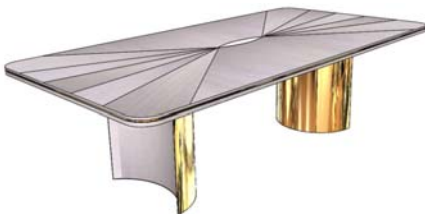

SERENITY Rectangular Dining Table				
Wood Top & Interior Column				
Stainless Steel Accent & Outside Column				
		94 1/2"	30"	47 1/4"

SERE-102/1	Oak or Walnut (5% or 30% Sheen)
SERE-102/2	Natural Ebony
SERE-102/3	Reconstituted Ebony, Oak Fume or Reconstituted Rosewood
SERE-102/4	Eucalyptus Frise, Tulip or Natural Rosewood
SERE-102/5	Eucalyptus Stain
SERE-102/6	All Lacquer

		86 5/8"	30"	39 3/8"