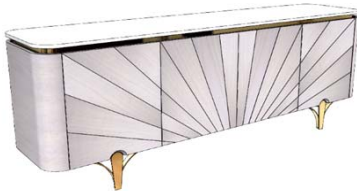

SERENITY Sideboard				
4x Doors				
1x Upholstered Interior Drawer & 2x Wood Shelves				
Top & Structure in Wood, Interior in Lacquer				
Stainless Steel Accents				
		86 5/8"	35 1/2"	21 5/8"

SERE-101/1	Oak or Walnut (5% or 30% Sheen)
SERE-101/2	Natural Ebony
SERE-101/3	Reconstituted Ebony, Oak Fume or Reconstituted Rosewood
SERE-101/4	Eucalyptus Frise, Tulip or Natural Rosewood
SERE-101/5	Eucalyptus Stain
SERE-101/6	All Lacquer

OPTIONAL METAL FINISHES:	
UPCHARGE	Polished Painted Stainless Steel
UPCHARGE	Brushed Brass

EXTRAS:	
UPCHARGE	Marble Top
UPCHARGE	Cutlery Insert