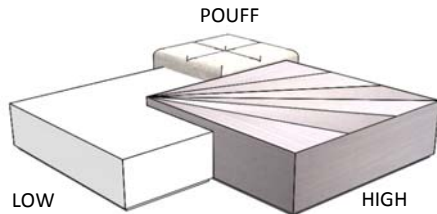

Occasional

SERENITY Nest of Tables				
Low Table in Lacquer (Optional Colors)				
		59"	12 5/8"	59"
High Table in Wood				
		63"	14 1/2"	63"
(Pouff Priced Separately)				

SERE-125/1	Oak or Walnut (5% or 30% Sheen)
SERE-125/2	Natural Ebony
SERE-125/3	Reconstituted Ebony, Oak Fume or Reconstituted Rosewood
SERE-125/4	Eucalyptus Frise, Tulip or Natural Rosewood
SERE-125/5	Eucalyptus Stain
SERE-125/6	All Lacquer

SERENITY Upholstered Pouff for Nest of Tables				
		23 5/8"	14 1/2"	23 5/8"

SERE-116/AB	Faux Leather & Fabric Grade A/B
SERE-116/CD	Fabric Grade C/D & COM
SERE-116/E	Grade E/ Mastrotto Leather/ Ultrasuede
SERE-116/SUP	Superior Leather Grade SUP