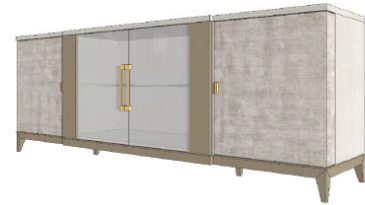

GLASS FRONT OPTION - SAME PRICE (NO INTERIOR DRAWER)

EUCALYPTUS FRISE OR NATURAL ROSEWOOD	
COUT-201/AB1	Grade A/B
COUT-201/CD1	Grade C/D & COM
COUT-201/E1	Grade E/ Mastrotto Leather/ Ultrasuede
COUT-201/SUP1	Superior Leather

RECONSTITUTED EBONY, OAK FUME, OR RECONSTITUTED ROSEWOOD	
COUT-201/AB2	Grade A/B
COUT-201/CD2	Grade C/D & COM
COUT-201/E2	Grade E/ Mastrotto Leather/ Ultrasuede
COUT-201/SUP2	Superior Leather

NATURAL EBONY	
COUT-201/AB3	Grade A/B
COUT-201/CD3	Grade C/D & COM
COUT-201/E3	Grade E/ Mastrotto Leather/ Ultrasuede
COUT-201/SUP3	Superior Leather

EUCALYPTUS PLAIN STAIN	
COUT-201/AB4	Grade A/B
COUT-201/CD4	Grade C/D & COM
COUT-201/E4	Grade E/ Mastrotto Leather/ Ultrasuede
COUT-201/SUP4	Superior Leather

LACQUER	
COUT-201/AB5	Grade A/B
COUT-201/CD5	Grade C/D & COM
COUT-201/E5	Grade E/ Mastrotto Leather/ Ultrasuede
COUT-201/SUP5	Superior Leather

OAK OR WALNUT (5% or 30% SHEEN)	
COUT-201/AB6	Grade A/B
COUT-201/CD6	Grade C/D & COM
COUT-201/E6	Grade E/ Mastrotto Leather/ Ultrasuede
COUT-201/SUP6	Superior Leather

UPCHARGE	Cutlery Insert
UPCHARGE	Interior Glass Bottle Rack