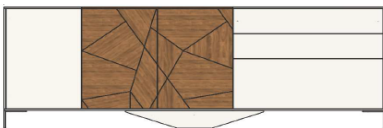

SLICE-100	Lacquer w/ Oak or Walnut Accent	
UPCHARGE	Reverse Painted Glass Top	
UPCHARGE	Polished Stainless Steel Feet