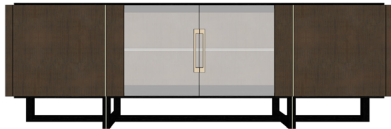

METAL OPTIONS

UPCHARGE	Polished Plated Stainless Steel- Gold, Copper, Nickel Noir	
UPCHARGE	Brass	

JAMES 'A' Sideboard

2x Center Glass Door & 2x Wood Doors w/ 3 Interior Glass Shelves
Oak or Ash Stained Top & Legs w/ Lacquer Interior & Grey Glass
Polished Stainless Steel Accents

86 5/8"   36 1/4"   19 5/8"