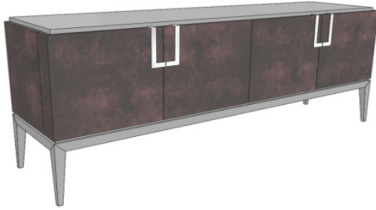

SIDEBOARD	Description		Dimensions in Inches		
	Item No.	Finish	W	H	D

2 vol. / 1.180 m3 / 141 Kg