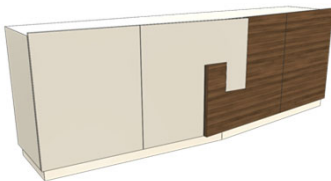

PLINTH HEIGHT: 2 3/4"
2 vol. / 1,170 m3 / 110 Kg

BOGO Small Sideboard (1APA4PT180BG)

4x Doors (2x Accent Doors), 3x Shelves & 1x Interior Drawer
Lacquer Structure & Plinth

70 7/8"   32 1/2"   21"

FINISH OPTIONS

BOGO-2013/1	Oak or Walnut (5% or 30% Sheen)
BOGO-2013/3	Natural Ebony
BOGO-2013/4	Reconstituted Ebony, Oak Fume, Reconstituted Rosewood, Eucalyptus Frise, Natural Rosewood, Eucalyptus Stain, or All Lacquer

UPCHARGE	Cutlery Insert