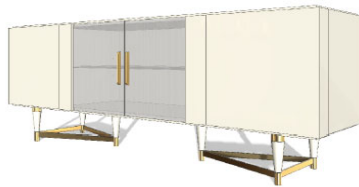

Top veneered option (without chamfer)

SIDEBOARD	Description		Dimensions in Inches			MATTE
	Item No.	Finish	W	H	D	

3 vol. / 1,239 m3 / 150 Kg

*\*GLASS FRONT OPTION - SAME PRICE\* (NO INTERIOR DRAWER)*

**MADISON Large Sideboard (1APA4PT220MS)**