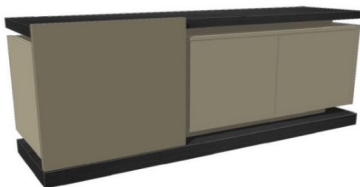

SLIDING Sideboard (1APA3PT200SL)

2x Touch Latch Doors
2x Interior Lacquer Shelves & 1x Tempered Glass Shelf
Matte Lacquer Structure/ HG Lacquer Fronts
Wood or Lacquer Top & Plinth

78 3/4"   31"   21 5/8"

FINISH OPTIONS

SLIDIN-815/1	Eucalyptus Frise or Natural Rosewood
SLIDIN-815/3	Reconstituted Ebony, Oak Fume or Reconstituted Rosewood
SLIDIN-815/4	Natural Ebony
SLIDIN-815/5	Eucalyptus Stain
SLIDIN-815/6	Oak (5% or 30% Sheen)
SLIDIN-815/7	Walnut (5% or 30% Sheen)
SLIDIN-815/8	All Lacquer

2 vol. / 1.102 m3 / 152 Kg

UPCHARGE	Wood Sliding Door (Any Veneer)

UPCHARGE	Cutlery Insert

UPCHARGE	LED Lights