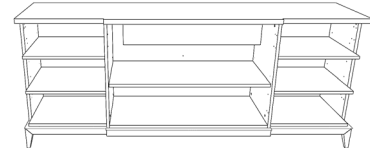

3 vol. / 1.353 m3 / 200 Kg
COM Requirement: 1.5 Yards

NATURAL EBONY

COUT-209/AB2	Grade A/B	
COUT-209/CD2	Grade C/D & COM	
COUT-209/E2	Grade E/ Mastrotto Leather/ Ultrasuede	
COUT-209/SUP2	Superior Leather	

EUCALYPTUS PLAIN STAIN

COUT-209/AB3	Grade A/B	
COUT-209/CD3	Grade C/D & COM	
COUT-209/E3	Grade E/ Mastrotto Leather/ Ultrasuede	
COUT-209/SUP3	Superior Leather