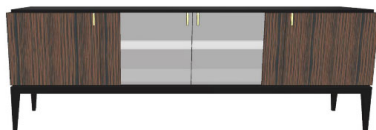

2 vol. / 1.075 m3 / 136 Kg

*\*GLASS FRONT OPTION - SAME PRICE / DIFFERENT HANDLES\**

**PORTOBELLO Small Sideboard on Legs**

4x Doors  
2x Lacquer Shelves  
Lacquer Top, Legs & Interior  
Polished Stainless Steel Accents