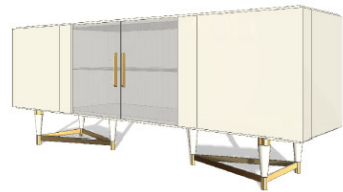

GLASS FRONT OPTION - SAME PRICE (NO INTERIOR DRAWER)

OLIVIA 'A' Sideboard

2x Center Doors w/ Wave Effect (Always Lacquer) or Veneer Pattern
2x End Doors w/ Curved Sides in Glass, 3x Interior Glass Shelf
Wood Top and Base, Grey Glass Fronts, Lacquer Interior & Legs
Polished Stainless Steel Accents

86 5/8"   36 1/4"   19 5/8"

FINISH OPTIONS

OLIVI-100/1	Oak (5% or 30% Sheen)	
OLIVI-100/2	Walnut (5% or 30% Sheen)	
OLIVI-100/3	Lacquer	
OLIVI-100/4	Eucalyptus Stain	
OLIVI-100/5	Oak Fume, Recon Ebony or Recon Rosewood	
OLIVI-100/6	Eucalyptus Frise	
OLIVI-100/7	Natural Ebony	

OPTIONAL METAL

UPCHARGE	Polished Plated Stainless Steel- Gold, Copper, Nickel Noir	
UPCHARGE	Brass	

UPCHARGE

UPCHARGE	Marble Top	
UPCHARGE	Interior LED Lighting	
UPCHARGE	Interior Drawer	
UPCHARGE	Cutlery Insert for Interior Drawer