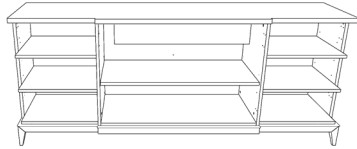

### COUTURE Sideboard (1APA4PT180CU)

Lacquered Feet Structure, Pinstripe & Interior Upholstered Side Doors & Interior Drawer  
Painted Iron Handles

70 7/8"      35 1/2"      21 5/8"

3 vol. / 1.143 m3 / 140 Kg