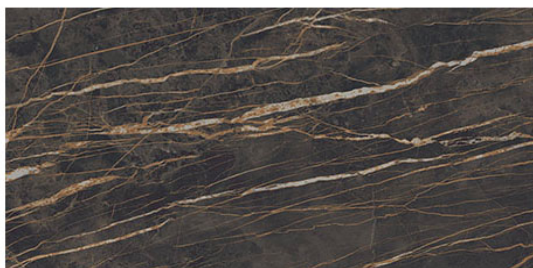

Thunder Nigth

SILK BEIGE

Measure: 2600 x 1200mm
Thickness / Finish: 5.6mm gloss or matte

THUNDER NIGH

Measure: 3000 x 1000mm
Thickness / Finish: 3.5mm matte

PLEASE NOTE :

- To place ceramics on Extension dining tables please check first with us.
- Measures bigger than mentioned above please check with us.
- Isn't possible to buy these ceramics cut. We need to buy the entire piece even for a coffee table. 'Waste' can be sent back with order
- -Reach out to office for pricing