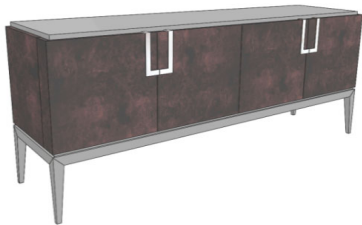

2 vol. / 1.075 m3 / 136 Kg

*\*GLASS FRONT OPTION - SAME PRICE / DIFFERENT HANDLES\**

**PORTOBELLO Small Sideboard on Legs**

4x Doors  
2x Lacquer Shelves  
Lacquer Top, Legs & Interior  
Polished Stainless Steel Accents