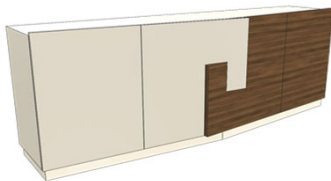

PLINTH HEIGHT: 2 3/4"
2 vol. / 1,187 m3 / 129 Kg

BOGO Large Sideboard (1APA4PT220BG)

4x Doors (2x Accent Doors), 3x Shelves & 1x Interior Drawer
Lacquer Structure & Plinth

86 5/8"   32 1/2"   21"

FINISH OPTIONS

BOGO-2001/1	Oak or Walnut (5% or 30% Sheen)
BOGO-2001/3	Natural Ebony
BOGO-2001/4	Reconstituted Ebony, Oak Fume, Reconstituted Rosewood, Eucalyptus Frise, Natural Rosewood, Eucalyptus Stain, or All Lacquer

UPCHARGE	Cutlery Insert