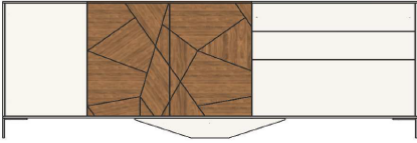

# TABLE OF CONTENTS

	<u>PAGE #</u>
SIDEBOARD	8
OFFICE CREDENZA	9
DESK	10

SIDEBOARD	Description		Dimensions in Inches		
	Item No.	Finish	W	H	D

<b>SLICE Sideboard</b> 2x Drawers, 3x Doors, 1x Drop-Lid Door 2x Interior Shelveves Epoxy Feet - Chrome or Lacquer Painted Criss Cross Effect on Fronts/ Top is Plain		86 5/8"	32 1/4"	16 1/2"
---	--	---------	---------	---------