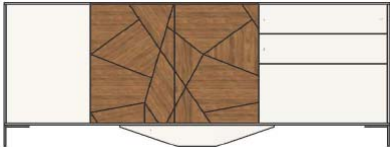

SLICE Sideboard 2x Drawers, 3x Doors, 1x Drop-Lid Door 2x Interior Shelveves Epoxy Feet - Chrome or Lacquer Painted Criss Cross Effect on Fronts/ Top is Plain		78 3/4"	32 1/4"	21 1/2"

SLICE-101	Lacquer w/ Oak or Walnut Accent