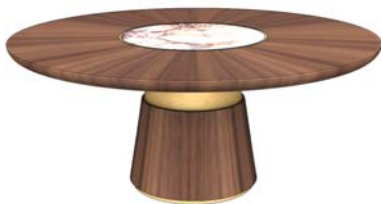

Bar

SUNSET High Bar 2x Doors 1x Interior Glass Shelf, Mirrored Back, 1x Pull Out Shelf Top & Legs in Wood/ Structure in Lacquer Stainless Steel Accent		39 3/8"	63"	17 3/4"