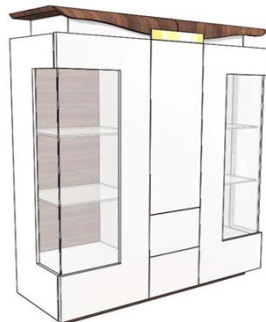

Bar

Description	Dimensions in Inches					
	Item No.	Finish		W	H	D
SUNSET Bar 3x Doors 2x Drawers 4x Interior Glass Shelves, 4x Oak Shelves, Mirrored Back Top & Interior Back in Wood/ Structure in Lacquer Stainless Steel Accent			47 1/4"	59"	17 3/4"	
SUNS-123/1	Oak or Walnut w/ Lacquer					
SUNS-123/2	Natural Ebony w/ Lacquer					
SUNS-123/3	Reconstituted Ebony or Oak Fume w/ Lacquer					
SUNS-123/4	Eucalyptus Frise w/ Lacquer					
SUNS-123/5	Eucalyptus Stain w/Lacquer					
SUNS-123/6	All Lacquer					
OPTIONAL METAL FINISHES:						
UPCHARGE	Polished Painted Stainless Steel					
UPCHARGE	Brushed Brass					
UPCHARGE	LED Lighting					

*** RECOMMENDED THAT UNIT BE ATTACHED TO WALL***