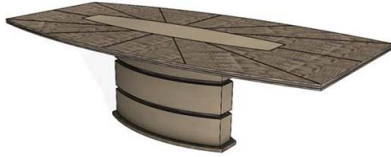

OPTIONAL METAL FINISHES:

UPCHARGE	Stainless Steel Rings			
UPCHARGE	Stainless Steel Base			
UPCHARGE	Brushed Brass Rings			
UPCHARGE	Polished Painted Stainless Steel Rings			

Dining

Description Item No.	Finish	Dimensions in Inches		
		W	H	D
SUNSET Rectangular Dining Table w/ GAUDI Column Glass/Wood Top (optional colors for glass) Wood Base Lacquer Column & Rings		94 1/2"	30"	47 1/4"
SUNS-107/1	Oak or Walnut w/ Lacquer			
SUNS-107/2	Natural Ebony w/ Lacquer			
SUNS-107/3	Reconstituted Ebony or Oak Fume w/ Lacquer			
SUNS-107/4	Eucalyptus Frise w/ Lacquer			
SUNS-107/5	Eucalyptus Stain w/Lacquer			
SUNS-107/6	All Lacquer			