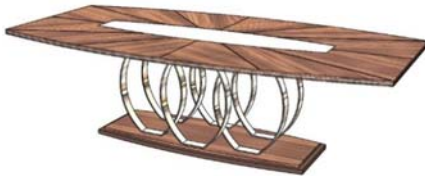

SUNSET Rectangular Dining Table

Glass/Wood Top
Sub-base in Wood/ Base in Lacquer
Stainless Steel Accent

94 1/2"   30"   47 1/4"

2 vol. / 2.006 m3 / 175 Kg

SUNS-102/1	Oak or Walnut w/ Lacquer
SUNS-102/2	Natural Ebony w/ Lacquer
SUNS-102/3	Reconstituted Ebony or Oak Fume w/ Lacquer
SUNS-102/4	Eucalyptus Frise w/ Lacquer
SUNS-102/5	Eucalyptus Stain w/Lacquer
SUNS-102/6	All Lacquer

OPTIONAL METAL FINISHES:

UPCHARGE	Polished Painted Stainless Steel
UPCHARGE	Brushed Brass