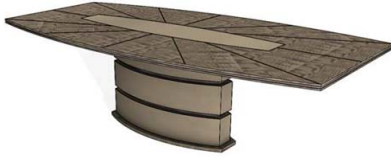

DINING TABLE

Description		Dimesions in Inches		
Item No.	Finish	W	H	D

SUNSET Rectangular Dining Table w/ GAUDI Column

Glass/Wood or Lacquer Top (optional colors for glass)
Lacquer Column
Accent Reveal & Bottom Base (Same finish as Top)

70 7/8"   30"   47 1/4"

FINISH OPTIONS	
SUNS-122/1	Oak or Walnut (5% or 30% Sheen)
SUNS-122/2	Natural Ebony
SUNS-122/3	Reconstituted Ebony, Oak Fume or Reconstituted Rosewood
SUNS-122/4	Eucalyptus Frise, Ash Burl or Natural Rosewood
SUNS-122/5	Eucalyptus Stain
SUNS-122/6	All Lacquer

78 3/4"   30"   47 1/4"

FINISH OPTIONS	
SUNS-121/1	Oak or Walnut (5% or 30% Sheen)
SUNS-121/2	Natural Ebony
SUNS-121/3	Reconstituted Ebony, Oak Fume or Reconstituted Rosewood
SUNS-121/4	Eucalyptus Frise, Ash Burl or Natural Rosewood
SUNS-121/5	Eucalyptus Stain
SUNS-121/6	All Lacquer

86 5/8"   30"   47 1/4"