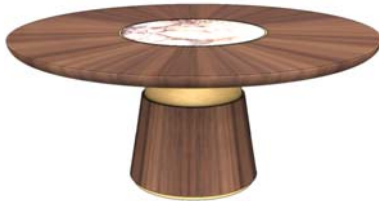

DINING TABLE

Description		Dimesions in Inches		
Item No.	Finish	W	H	D

SUNSET Round Dining Table

Stainless Steel Accent

55 1/8"   30"   55 1/8"

FINISH OPTIONS

SUNS-108/1	Oak or Walnut (5% or 30% Sheen)
SUNS-108/2	Natural Ebony
SUNS-108/3	Reconstituted Ebony, Oak Fume or Reconstituted Rosewood
SUNS-108/4	Eucalyptus Frise, Ash Burl or Natural Rosewood
SUNS-108/5	Eucalyptus Stain
SUNS-108/6	All Lacquer

63"   30"   63"

FINISH OPTIONS

SUNS-109/1	Oak or Walnut (5% or 30% Sheen)
SUNS-109/2	Natural Ebony
SUNS-109/3	Reconstituted Ebony, Oak Fume or Reconstituted Rosewood
SUNS-109/4	Eucalyptus Frise, Ash Burl or Natural Rosewood
SUNS-109/5	Eucalyptus Stain
SUNS-109/6	All Lacquer

70 7/8"   30"   70 7/8"

FINISH OPTIONS

SUNS-110/1	Oak or Walnut (5% or 30% Sheen)
SUNS-110/2	Natural Ebony
SUNS-110/3	Reconstituted Ebony, Oak Fume or Reconstituted Rosewood
SUNS-110/4	Eucalyptus Frise, Ash Burl or Natural Rosewood
SUNS-110/5	Eucalyptus Stain
SUNS-110/6	All Lacquer

OPTIONAL METAL FINISHES:

UPCHARGE	Polished Plated Stainless Steel
UPCHARGE	Brushed Brass
UPCHARGE	Lazy Susan Top (21 5/8" DIA)
UPCHARGE	Marble Lazy Susan Top (21 5/8" DIA)