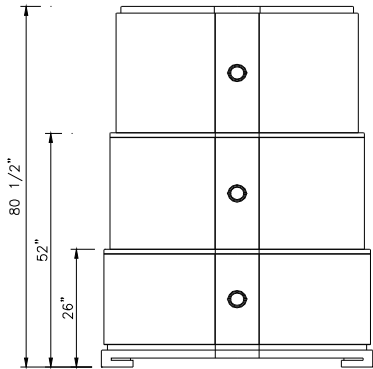

Bedroom	Item No. Description	Dimension in inches		
		W	H	D
	13062 Vanity/ Desk 3 Drawers	60"	29"	26"
	13062/M Upcharge for Marble Top			
	13069 Mirror for Vanity Desk	33"	36"	6"
	13070 Console 2 Drawers	61 1/8"	30 3/8"	19 1/4"
	Upcharge for Silver Leaf Top Upcharge for Silver Legs Upcharge for Marble Top			
	OPT/1 Upcharge for Swarovski Handles	2 1/2"	2 1/2"	1 3/8"

Bedroom/ Mirrors	Item No. Description	Dimension in inches			
		W	H	D	

13016 56 80 1/2 22

Tiered Armoire
6 Doors

Upcharge for Silver Leaf legs/base

49 7/8" 19"

52 3/8" 20 1/4"

56" 22"

Interior Dimensions