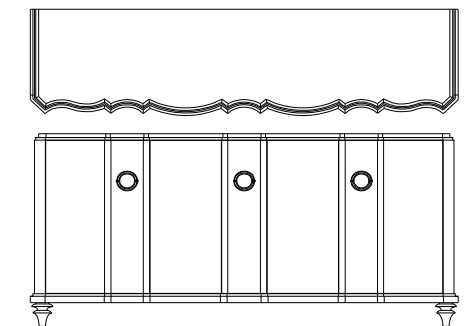

Dining Room	Item No. Description	Dimension in inches		
		W	H	D

13075 41 3/8" 41 3/8" 1 1/2"
Sun Mirror

Upcharge for Silver Leaf Accents

13068 78 1/2" 38" 20 3/8"
Credenza
4 Doors

Upcharge for Silver Leaf Top
Upcharge for Silver Leaf Accents