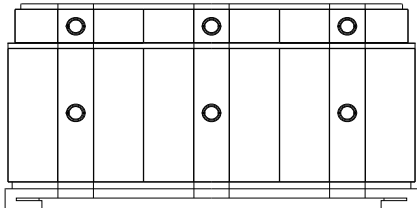

Dining Room	Item No. Description	Dimension in inches		
		W	H	D

13023
Sideboard
4 Doors

68 5/8"   40 5/8"   18 5/8"

Upcharge for Silver Leaf Top
Upcharge for Silver Leaf legs/base
Upcharge for Marble Top

13024
Credenza
3 Doors
3 Drawers
2 Bottle Storage Sections

79"   38"   22"

Upcharge for Silver Leaf Top
Upcharge for Silver Leaf legs/base

Upcharge for Marble Top

Interior View