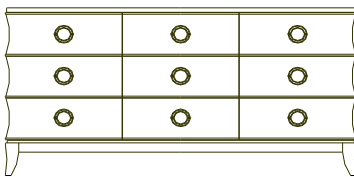

Upcharge for Silver Leaf Top
Upcharge for Silver Leaf legs/base

Upcharge for Marble Top

13032 72 1/8" 37 3/8" 19"
9 Drawer Dresser

Upcharge for Silver Leaf Top
Upcharge for Silver Leaf legs/base

Upcharge for Marble Top