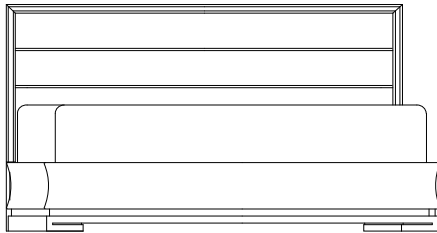

13011 King Size Bed 6/6
Wooden Headboard

82 3/4   53 1/2 Hdbd   86 1/2
16 1/2 Ftbd
8 5/8 Int.

Upholstered Headboard

- **13011/B** Grade B Fabrics/ Faux Leather
- **13011/C** Grade C Fabrics/ C.O.M
- **13011/D** Grade D Fabrics Grade D
- **13011/E** Grade E Fabrics Grade E
- **13011/P** Grade P1 Genuine Leather Serie 100

C.O.M. Req. 2 1/2 yards
C.O.L. Req. 35'

Upcharge for Silver Leaf Headboard Frame
Upcharge for Silver Leaf Legs/Base
Upcharge for Silver Leaf Base Reveal