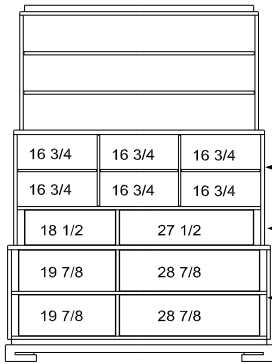

Shelves

Shelves

Drawers

Drawers

7 7/8" 18 3/4"

7 3/4" 18 3/4"

9 1/2" 20"

13020
Landscape Mirror

54" 30" 2"

*Not available in Zebrano