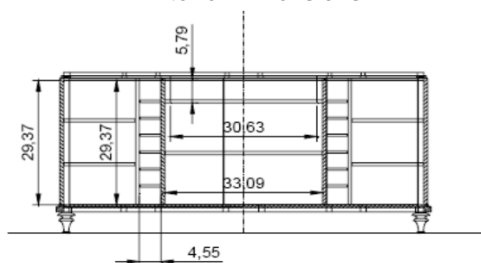

Interior Dimensions

**NOTE: Price Group #1 is all Wood;
Price Group #2 is combination of Wood & Lacquer;
Price Group #3 is all Lacquer
5% Upcharge for High Gloss**

13064 60" 30" 60"
Round Dining Table
w/ Wooden Top