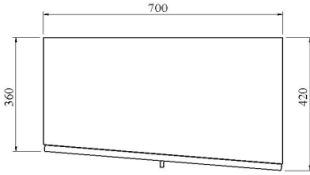

Night Stand
Polished Stainless Steel Handles
w/ 2x Drawers

27 1/2"

21 5/8"

16 5/8"

TOPA-105/1	High Gloss Eucalyptus Frise w/ Matte Lacquer Interior
TOPA-105/2	Matte Eucalyptus Frise w/ Matte Lacquer Interior