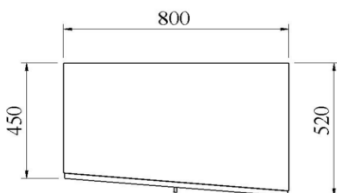

High Chest
Polished Stainless Steel Handles
w/ 6x Drawers

31 1/2"

55 1/8"

20 1/2"

TOPA-107/1	High Gloss Eucalyptus Frise w/ Matte Lacquer Interior
TOPA-107/2	Matte Eucalyptus Frise w/ Matte Lacquer Interior