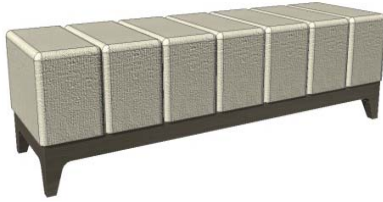

Bedroom

Description

Dimesions in Inches

Item No. Finish W H D

Upholstered Bench
High Gloss Eucalyptus Frise

59" 15 3/4" 17 3/4"

TOPA-108/AB	Grade A/B
TOPA-108/CD	Grade C/D & COM
TOPA-108/E	Grade E/ Mastrotto Leather/ Ultrasuede
TOPA-108/SUP	Superior Leather Grade SUP