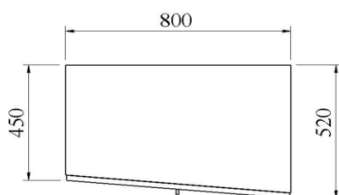

Bedroom

Description

Dimesions in Inches

Item No. Finish W H D

Upholstered Bench
High Gloss Eucalyptus Frise

59" 15 3/4" 17 3/4"

TOPA-108/AB	Grade A/B
TOPA-108/CD	Grade C/D & COM
TOPA-108/E	Grade E/ Mastrotto Leather/ Ultrasuede
TOPA-108/SUP	Superior Leather Grade SUP