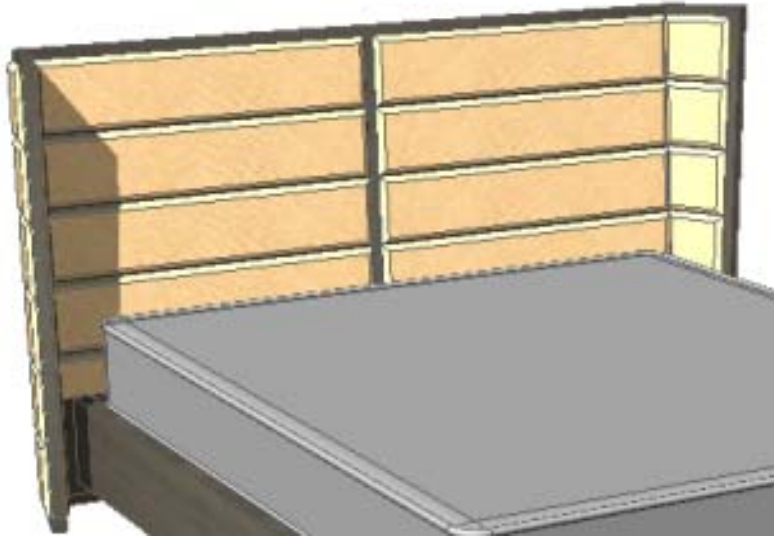

Floating Headboard Only w/ Upholstered Front & Back

C.O.M Requirement for 55"W plain fabric is 11 1/2 yards

		TOPAZE Queen Size Head Board				
		Lacquer Headboard Frame				
				90 5/8"	51 1/4"	12 3/4"
FINISH: HIGH GLOSS LACQUER	TOPA-116/AB1	Grade A/B				
	TOPA-116/CD1	Grade C/D & COM				
	TOPA-116/E1	Grade E/ Mastrotto Leather/ Ultrasuede				
	TOPA-116/SUP1	Superior Leather Grade SUP				
FINISH: MATTE LACQUER	TOPA-116/AB2	Grade A/B				
	TOPA-116/CD2	Grade C/D & COM				
	TOPA-116/E2	Grade E/ Mastrotto Leather/ Ultrasuede				
	TOPA-116/SUP2	Superior Leather Grade SUP				
		TOPAZE King Size Head Board				
		Lacquer Headboard Frame				
				90 5/8"	51 1/4"	12 3/4"
FINISH: HIGH GLOSS LACQUER	TOPA-117/AB1	Grade A/B				
	TOPA-117/CD1	Grade C/D & COM				
	TOPA-117/E1	Grade E/ Mastrotto Leather/ Ultrasuede				
	TOPA-117/SUP1	Superior Leather Grade SUP				
FINISH: MATTE LACQUER	TOPA-117/AB2	Grade A/B				
	TOPA-117/CD2	Grade C/D & COM				
	TOPA-117/E2	Grade E/ Mastrotto Leather/ Ultrasuede				
	TOPA-117/SUP2	Superior Leather Grade SUP				
		TOPAZE California King Size Head Board				
		Lacquer Headboard Frame				
				90 5/8"	51 1/4"	12 3/4"
FINISH: HIGH GLOSS LACQUER	TOPA-118/AB1	Grade A/B				
	TOPA-118/CD1	Grade C/D & COM				
	TOPA-118/E1	Grade E/ Mastrotto Leather/ Ultrasuede				
	TOPA-118/SUP1	Superior Leather				
FINISH: MATTE LACQUER	TOPA-118/AB2	Grade A/B				
	TOPA-118/CD2	Grade C/D & COM				
	TOPA-118/E2	Grade E/ Mastrotto Leather/ Ultrasuede				
	TOPA-118/SUP2	Superior Leather				