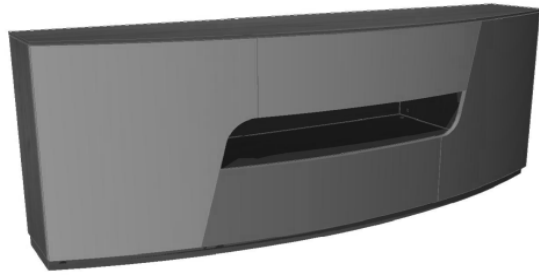

| | <u>PAGE #</u> |
|---------------------|---------------|
| DINING ROOM | 6 |
| VITRINE / BAR UNITS | 6-7 |
| MEDIA CABINETS | 7 |
| CONSOLE | 8 |
| OCCASIONAL | 8 |

Dining

2 vol. / 1,249 m3 / 157 kg

3 vol. / 0,713 m3 / 199 Kg