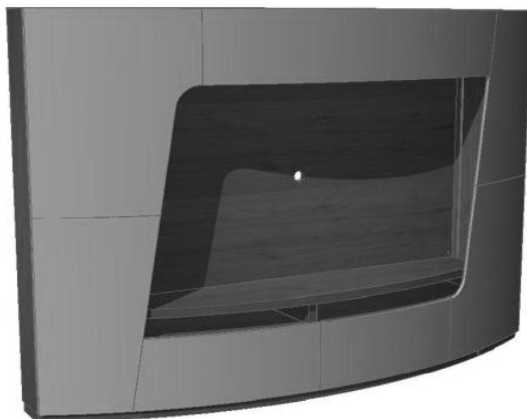

9 vol. / 2,429 m3 / 344 kg

	VALENTINO Wall Unit w/ Bar that includes Tempered Glass Shelf, LED Projector & Mirrored back	118 1/8"	80 3/4"	23 5/8"
VALEN-3004	Oak Structure & Interior w/ HG Lacquer Fronts			
UPCHARGE	LED Lights in Interior Sides			
UPCHARGE	Audio System (Radio w/ RDS + Bluetooth Receiver)			
UPCHARGE	Audio System (TV Connection + Bluetooth Receiver)			

TV Panel Dimensions: 68 3/4" W x 43 7/8" H