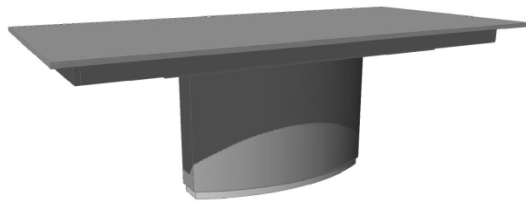

| | <u>PAGE #</u> |
|---------------------|---------------|
| DINING ROOM | 6 |
| VITRINE / BAR UNITS | 6-7 |
| MEDIA CABINETS | 7 |
| CONSOLE | 8 |
| OCCASIONAL | 8 |

Dining

2 vol. / 1,249 m3 / 157 kg

3 vol. / 0,713 m3 / 199 Kg