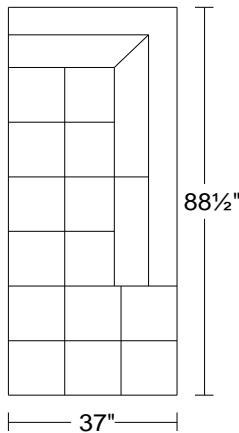

Width: 85"  
Height: 33"  
Depth: 38"

0077

BXL/RAF

Right Arm Facing Chaise

\$4,562

\$5,069

\$5,577

\$6,131

\$6,745

\$8,164

Width: 37"  
Height: 33"  
Depth: 88 1/2"

As Shown:

\$8,928

\$9,920

\$10,916

\$11,999