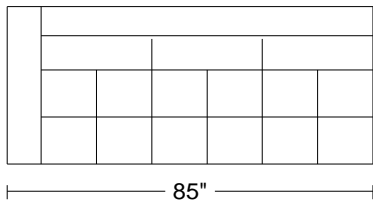

## Model 0077 Studio

Leather Orvieto 9407; Espresso Wood Legs

Model No.	Item No.	Dimensions	Retail					
			A	B	C	D	E	F
			Madras	Orvieto	EuroSoft	King Mastrotto Ultrasuede	Marco Toro	Mimosa Nubuck
0077	4RA/LAF	Left Arm Facing Sofa	\$4,366	\$4,851	\$5,339	\$5,867	\$6,455	\$7,808

Width: 85"  
Height: 33"  
Depth: 38"

0077

BXL/RAF

Right Arm Facing Chaise

\$4,562

\$5,069

\$5,577

\$6,131

\$6,745

\$8,164

Width: 37"  
Height: 33"  
Depth: 88 1/2"

As Shown:

\$8,928

\$9,920

\$10,916

\$11,999