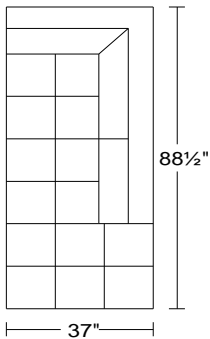

Width: 85"
Height: 33"
Depth: 38"

0077

BXL/RAF

Right Arm Facing
Large Chaise

\$4,562

\$5,069

\$5,577

\$6,131

\$6,745

\$8,164

Width: 37"
Height: 33"
Depth: 88 1/2"

As Shown:

\$8,928

\$9,920

\$10,916

\$11,999