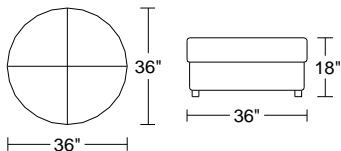

**\$4,257**

\$4,679

\$5,148

\$5,663

\$6,851

3BR/LAF

Left Arm Facing Curved  
Mid-Sofa

Width: 64 1/2"  
Height: 31"  
Depth: 54"

**As Shown:** \$7,461 **\$8,290** \$9,121 \$10,032 \$11,035 \$13,352

0105

RT3

Large Round Ottoman

\$1,259

**\$1,399**

\$1,538

\$1,696

\$1,861

\$2,251

Width: 36"  
Height: 18"  
Depth: 36"