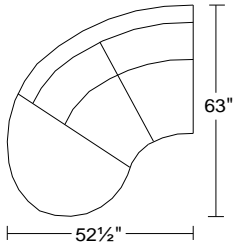

0105

3NR/LAF

Left Arm Facing Bumper  
End Mid-Sofa

\$3,629

**\$4,033**

\$4,442

\$4,884

\$5,372

\$6,501

3NL/RAF

Right Arm Facing  
Bumper End Mid-Sofa

Width: 52 1/2"  
Height: 31"  
Depth: 63"

0105

3BL/RAF

Right Arm Facing Curved  
Mid-Sofa

\$3,831

**\$4,257**

\$4,679

\$5,148

\$5,663

\$6,851

3BR/LAF

Left Arm Facing Curved  
Mid-Sofa

Width: 64 1/2"  
Height: 31"  
Depth: 54"

\$1,861

\$2,251

Width: 36"  
Height: 18"  
Depth: 36"