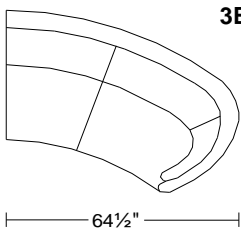

0105

3NR/LAF

Left Arm Facing Bumper  
End Mid-Sofa

\$3,629

**\$4,033**

\$4,442

\$4,884

\$5,372

\$6,501

3NL/RAF

Right Arm Facing  
Bumper End Mid-Sofa

Width: 52 1/2"  
Height: 31"  
Depth: 63"

0105

3BL/RAF

Right Arm Facing Curved  
Mid-Sofa

\$3,831

**\$4,257**

\$4,679

\$5,148

\$5,663

\$6,851

3BR/LAF

Left Arm Facing Curved  
Mid-Sofa

Width: 64 1/2"  
Height: 31"  
Depth: 54"

\$1,861

\$2,251

Width: 36"  
Height: 18"  
Depth: 36"