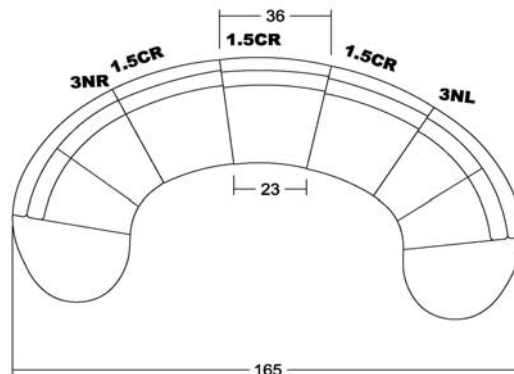

KELVIN GIORMANI COLLECTIONS

Model 0105 Rusco I

Leather Orvieto 9497

Model No.	Item No.	Dimensions	SAMPLE PRICE

0105

3NR/LAF

Left Arm Facing Bumper End Mid-Sofa

~~4,033~~

1,344

Width: 52 1/2"

Height: 31"

Depth: 63"

0105

1.5CR

Curved Oversize Armless Chair

~~1,617~~

539

Width:36"

Height: 31"

Depth: 39"

0105

1.5CR

Curved Oversize Armless Chair

~~1,617~~

539

Width:36"

Height: 31"

Depth: 39"

0105

1.5CR

Curved Oversize Armless Chair

~~1,617~~

539

Width:36"

Height: 31"

Depth: 39"

0105

3NL/RAF

Left Arm Facing Bumper End Mid-Sofa

~~4,033~~

1,344

Width: 52 1/2"

Height: 31"

Depth: 63"

AS SHOWN

~~12,916~~

4,305