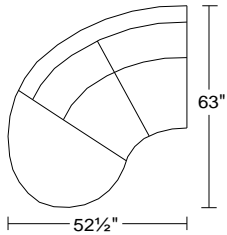

\$3,831 **\$4,257** \$4,679 \$5,148 \$5,663 \$6,851

Width: 64 1/2"
Height: 31"
Depth: 54"

As Shown:

\$7,461 **\$8,290** \$9,121 \$10,032 \$11,035 \$13,352

0105

RT3 Large Round Ottoman

\$1,259 **\$1,399** \$1,538 \$1,696 \$1,861 \$2,251

Width: 36"
Height: 18"
Depth: 36"

PLANUM QUICK SHIP PROGRAM

Model 0105 Rusco I

Leather Orvieto 9409; Metal Legs

Model No.	Item No.	Dimensions	Retail					
			A	B	C	D	E	F
			Madras	Orvieto	EuroSoft	King Mastrotto Ultrasuede	Marco Toro	Mimosa Nubuck

0105

3NR/LAF Left Arm Facing Bumper
End Mid-Sofa
3NL/RAF Right Arm Facing
Bumper End Mid-Sofa

Width: 52 1/2"
Height: 31"
Depth: 63"

\$3,629 **\$4,033** \$4,442 \$4,884 \$5,372 \$6,501

0105

3BL/RAF Right Arm Facing
Curved Mid-Sofa
3BR/LAF Left Arm Facing
Curved Mid-Sofa

Width: 64 1/2"
Height: 31"
Depth: 54"

\$3,831 **\$4,257** \$4,679 \$5,148 \$5,663 \$6,851

As Shown: \$7,461 **\$8,290** \$9,121 \$10,032 \$11,035 \$13,352

0105

RT3 Large Round Ottoman

Width: 36"
Height: 18"
Depth: 36"