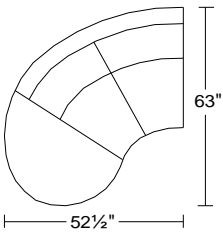

0105

3NR/LAF Left Arm Facing Bumper
End Mid-Sofa
3NL/RAF Right Arm Facing
Bumper End Mid-Sofa

\$3,629 **\$4,033** \$4,442 \$4,884 \$5,372 \$6,501

Width: 52 1/2"
Height: 31"
Depth: 63"

0105

3BL/RAF Right Arm Facing
Curved Mid-Sofa
3BR/LAF Left Arm Facing
Curved Mid-Sofa

\$3,831 **\$4,257** \$4,679 \$5,148 \$5,663 \$6,851

Width: 64 1/2"
Height: 31"
Depth: 54"

As Shown:

\$7,461 **\$8,290** \$9,121 \$10,032 \$11,035 \$13,352

0105

RT3 Large Round Ottoman

\$1,259 **\$1,399** \$1,538 \$1,696 \$1,861 \$2,251

Width: 36"
Height: 18"
Depth: 36"

PLANUM QUICK SHIP PROGRAM

Model 0105 Rusco I

Leather Orvieto 9409; Metal Legs

Model No.	Item No.	Dimensions	Retail					
			A	B	C	D	E	F
			Madras	Orvieto	EuroSoft	King Mastrotto Ultrasuede	Marco Toro	Mimosa Nubuck