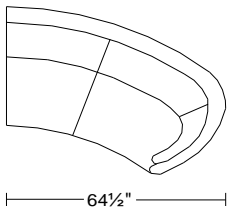

0105

3NR/LAF Left Arm Facing Bumper
End Mid-Sofa
3NL/RAF Right Arm Facing
Bumper End Mid-Sofa

\$3,629 **\$4,033** \$4,442 \$4,884 \$5,372 \$6,501

Width: 52 1/2"
Height: 31"
Depth: 63"

0105

3BL/RAF Right Arm Facing
Curved Mid-Sofa
3BR/LAF Left Arm Facing
Curved Mid-Sofa

\$3,831 **\$4,257** \$4,679 \$5,148 \$5,663 \$6,851

Width: 64 1/2"
Height: 31"
Depth: 54"

As Shown:

\$7,461 **\$8,290** \$9,121 \$10,032 \$11,035 \$13,352

0105

RT3 Large Round Ottoman

\$1,259 **\$1,399** \$1,538 \$1,696 \$1,861 \$2,251

Width: 36"
Height: 18"
Depth: 36"

PLANUM QUICK SHIP PROGRAM

Model 0105 Rusco I

Leather Orvieto 9409; Metal Legs

Model No.	Item No.	Dimensions	Retail					
			A	B	C	D	E	F
			Madras	Orvieto	EuroSoft	King Mastrotto Ultrasuede	Marco Toro	Mimosa Nubuck

0105

3NR/LAF Left Arm Facing Bumper
End Mid-Sofa
3NL/RAF Right Arm Facing
Bumper End Mid-Sofa

Width: 52 1/2"
Height: 31"
Depth: 63"

\$3,629 **\$4,033** \$4,442 \$4,884 \$5,372 \$6,501

0105

3BL/RAF Right Arm Facing
Curved Mid-Sofa
3BR/LAF Left Arm Facing
Curved Mid-Sofa