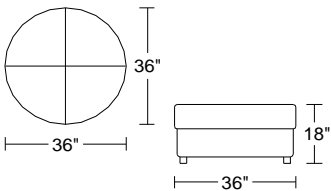

0105

3NR/LAF Left Arm Facing Bumper
End Mid-Sofa
3NL/RAF Right Arm Facing
Bumper End Mid-Sofa

\$3,629 **\$4,033** \$4,442 \$4,884 \$5,372 \$6,501

Width: 52 1/2"
Height: 31"
Depth: 63"

0105

3BL/RAF Right Arm Facing
Curved Mid-Sofa
3BR/LAF Left Arm Facing
Curved Mid-Sofa

\$3,831 **\$4,257** \$4,679 \$5,148 \$5,663 \$6,851

Width: 64 1/2"
Height: 31"
Depth: 54"

As Shown:

\$7,461 **\$8,290** \$9,121 \$10,032 \$11,035 \$13,352

0105

RT3 Large Round Ottoman

\$1,259 **\$1,399** \$1,538 \$1,696 \$1,861 \$2,251

Width: 36"
Height: 18"
Depth: 36"

PLANUM QUICK SHIP PROGRAM

Model 0105 Rusco I

Leather Orvieto 9409; Metal Legs

Model No.	Item No.	Dimensions	Retail					
			A	B	C	D	E	F
			Madras	Orvieto	EuroSoft	King Mastrotto Ultrasuede	Marco Toro	Mimosa Nubuck

0105

3NR/LAF Left Arm Facing Bumper
End Mid-Sofa
3NL/RAF Right Arm Facing
Bumper End Mid-Sofa

Width: 52 1/2"
Height: 31"
Depth: 63"

\$3,629 **\$4,033** \$4,442 \$4,884 \$5,372 \$6,501

0105

3BL/RAF Right Arm Facing
Curved Mid-Sofa
3BR/LAF Left Arm Facing
Curved Mid-Sofa