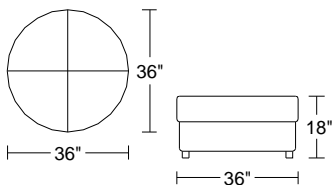

Width: 36"
Height: 18"
Depth: 36"

PLANUM QUICK SHIP PROGRAM

Model 0105 Rusco I

Leather Orvieto 9409; Metal Legs

Model No.	Item No.	Dimensions	Retail					
			A	B	C	D	E	F
			Madras	Orvieto	EuroSoft	King Mastrotto Ultrasuede	Marco Toro	Mimosa Nubuck

0105

3NR/LAF Left Arm Facing Bumper
End Mid-Sofa
3NL/RAF Right Arm Facing
Bumper End Mid-Sofa

Width: 52 1/2"
Height: 31"
Depth: 63"

\$3,629 **\$4,033** \$4,442 \$4,884 \$5,372 \$6,501

0105

3BL/RAF Right Arm Facing
Curved Mid-Sofa
3BR/LAF Left Arm Facing
Curved Mid-Sofa

Width: 64 1/2"
Height: 31"
Depth: 54"

\$3,831 **\$4,257** \$4,679 \$5,148 \$5,663 \$6,851

As Shown: \$7,461 **\$8,290** \$9,121 \$10,032 \$11,035 \$13,352

0105

RT3 Large Round Ottoman

Width: 36"
Height: 18"
Depth: 36"