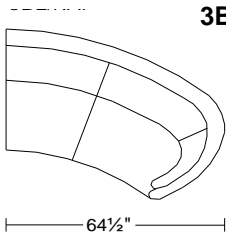

Width: 36"
Height: 18"
Depth: 36"

PLANUM QUICK SHIP PROGRAM

Model 0105 Rusco I

Leather Orvieto 9409; Metal Legs

Model No.	Item No.	Dimensions	Retail					
			A	B	C	D	E	F
			Madras	Orvieto	EuroSoft	King Mastrotto Ultrasuede	Marco Toro	Mimosa Nubuck

0105

3NR/LAF Left Arm Facing Bumper
End Mid-Sofa
3NL/RAF Right Arm Facing
Bumper End Mid-Sofa

Width: 52 1/2"
Height: 31"
Depth: 63"

\$3,629 **\$4,033** \$4,442 \$4,884 \$5,372 \$6,501

0105

3BL/RAF Right Arm Facing
Curved Mid-Sofa
3BR/LAF Left Arm Facing
Curved Mid-Sofa

Width: 64 1/2"
Height: 31"
Depth: 54"

\$3,831 **\$4,257** \$4,679 \$5,148 \$5,663 \$6,851

As Shown: \$7,461 **\$8,290** \$9,121 \$10,032 \$11,035 \$13,352

0105

RT3 Large Round Ottoman

Width: 36"
Height: 18"
Depth: 36"