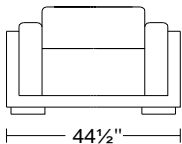

Width: 96 1/2"
Height: 29 1/2"
Depth: 36 1/2"

0109

1D

Chair

\$2,934

\$3,260

\$3,590

\$3,947

\$4,336

\$5,254

Width: 44 1/2"
Height: 29 1/2"
Depth: 36 1/2"

As Shown:

\$8,649

\$9,610

\$10,580

\$11,629