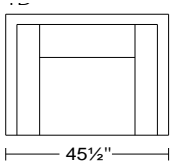

Width: 97 1/2"

Height: 30"

Depth: 37 1/2"

0110

1D

Chair

\$2,937

\$3,260

\$3,584

\$3,940

\$4,336

\$5,247

Width: 45 1/2"

Height: 30"

Depth: 37 1/2"

As Shown: