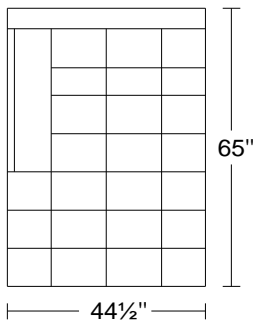

KELVIN GIORMANI COLLECTION

Model 0118 Latina

Leather Orvieto 9465 w/ contrast French Stitch 7553; Metal Base

Model No.	Item No.	Dimensions	SAMPLE PRICE
-----------	----------	------------	--------------

0118

SXR/LAF

Left Arm Facing Small Chaise

~~4,026~~

1,342

Width: 44 1/2"
Height: 30 1/2"
Depth: 65"

0118

4LASM/RAF

Right Arm Facing Sofa
Incl. Seat Mechanism

~~5,287~~

1,762

Width: 79"
Height: 30 1/2"
Depth: 38"

0118

HR4

Headrest

~~330~~

110

Width: 27 1/2"
Height: 21"

As Shown:	9,643 3,214
------------------	----------------------------------