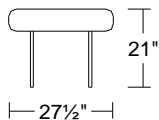

SXR/LAF

Left Arm Facing Small Chaise

~~4,026~~

1,342

Width: 44 1/2"
Height: 30 1/2"
Depth: 65"

0118

4LASM/RAF

Right Arm Facing Sofa
Incl. Seat Mechanism

~~5,287~~

1,762

Width: 79"
Height: 30 1/2"
Depth: 38"

0118

HR4

Headrest

~~330~~

110

Width: 27 1/2"
Height: 21"

As Shown:	9,643 3,214
------------------	----------------------------------