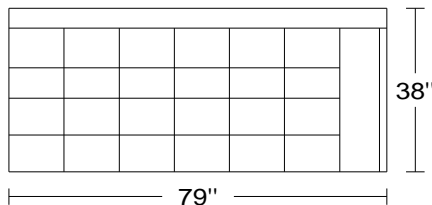

SXR/LAF

Left Arm Facing Small Chaise

~~4,026~~

1,342

Width: 44 1/2"
Height: 30 1/2"
Depth: 65"

0118

4LASM/RAF

Right Arm Facing Sofa
Incl. Seat Mechanism

~~5,287~~

1,762

Width: 79"
Height: 30 1/2"
Depth: 38"

0118

HR4

Headrest

~~330~~

110

Width: 27 1/2"
Height: 21"

As Shown:	9,643 3,214
------------------	----------------------------------