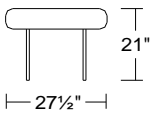

Width: 44 1/2"
Height: 30 1/2"
Depth: 65"

0118 4LASM/RAF

Right Arm Facing Sofa
Incl. Seat Mechanism

\$4,758 **\$5,287** \$5,815 \$6,395 \$7,042 \$8,514

Width: 79"
Height: 30 1/2"
Depth: 38"

0118 HR4

Headrest

\$297 **\$330** \$370 \$403 \$442 \$541

Width: 27 1/2"
Height: 21"

As Shown: \$8,678 **\$9,643** \$10,619 \$11,675 \$12,850 \$15,543

0118 ST2

Rectangular Ottoman

\$1,657 **\$1,841** \$2,033 \$2,231 \$2,455 \$2,963

Width: 47 1/2"
Height: 18 1/2"
Depth: 27 1/2"