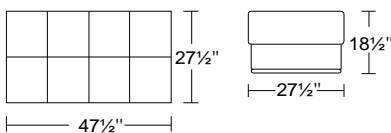

Width: 44 1/2"
Height: 30 1/2"
Depth: 65"

0118 4LASM/RAF

Right Arm Facing Sofa
Incl. Seat Mechanism

\$4,758 **\$5,287** \$5,815 \$6,395 \$7,042 \$8,514

Width: 79"
Height: 30 1/2"
Depth: 38"

0118 HR4

Headrest

\$297 **\$330** \$370 \$403 \$442 \$541

Width: 27 1/2"
Height: 21"

As Shown: \$8,678 **\$9,643** \$10,619 \$11,675 \$12,850 \$15,543

0118 ST2

Rectangular Ottoman

\$1,657 **\$1,841** \$2,033 \$2,231 \$2,455 \$2,963

Width: 47 1/2"
Height: 18 1/2"
Depth: 27 1/2"