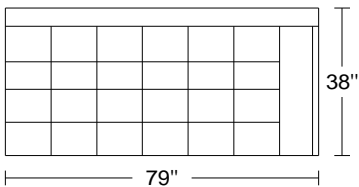

PLANUM QUICK SHIP PROGRAM

Model 0118 Latina I

Leather Orvieto 9468 w/ contrast French seam stitch 7553; Metal Base

Model No.	Item No.	Dimensions	Retail					
			A	B	C	D	E	F
			Madras	Orvieto	EuroSoft	King Mastrotto Ultrasuede	Marco Toro	Mimosa Nubuck
0118	SXR/LAF	Left Arm Facing Small Chaise	\$3,623	\$4,026	\$4,435	\$4,877	\$5,366	\$6,488

Width: 44 1/2"
Height: 30 1/2"
Depth: 65"

0118 4LASM/RAF

Right Arm Facing Sofa
Incl. Seat Mechanism

\$4,758 **\$5,287** \$5,815 \$6,395 \$7,042 \$8,514

Width: 79"
Height: 30 1/2"
Depth: 38"

0118 HR4

Headrest

\$297 **\$330** \$370 \$403 \$442 \$541

Width: 27 1/2"
Height: 21"

As Shown: \$8,678 **\$9,643** \$10,619 \$11,675 \$12,850 \$15,543

0118 ST2

Rectangular Ottoman

\$1,657 **\$1,841** \$2,033 \$2,231 \$2,455 \$2,963

Width: 47 1/2"
Height: 18 1/2"
Depth: 27 1/2"