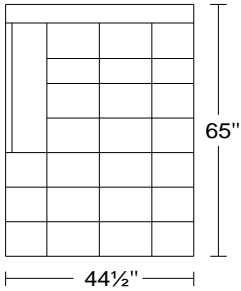

PLANUM QUICK SHIP PROGRAM

Model 0118 Latina I

Leather Orvieto 9468 w/ contrast French seam stitch 7553; Metal Base

Model No.	Item No.	Dimensions	Retail					
			A	B	C	D	E	F
			Madras	Orvieto	EuroSoft	King Mastrotto Ultrasuede	Marco Toro	Mimosa Nubuck
0118	SXR/LAF	Left Arm Facing Small Chaise	\$3,623	\$4,026	\$4,435	\$4,877	\$5,366	\$6,488

Width: 44 1/2"
Height: 30 1/2"
Depth: 65"

0118 4LASM/RAF

Right Arm Facing Sofa
Incl. Seat Mechanism

\$4,758 **\$5,287** \$5,815 \$6,395 \$7,042 \$8,514

Width: 79"
Height: 30 1/2"
Depth: 38"

0118 HR4

Headrest

\$297 **\$330** \$370 \$403 \$442 \$541

Width: 27 1/2"
Height: 21"

As Shown: \$8,678 **\$9,643** \$10,619 \$11,675 \$12,850 \$15,543

0118 ST2

Rectangular Ottoman

\$1,657 **\$1,841** \$2,033 \$2,231 \$2,455 \$2,963

Width: 47 1/2"
Height: 18 1/2"
Depth: 27 1/2"