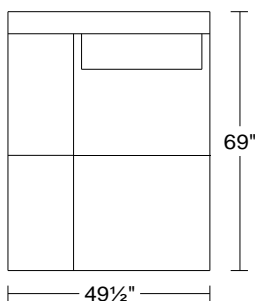

PLANUM QUICK SHIP PROGRAM

Model 0156 Dese Leather Orvieto 9470; Metal Legs

Model No.	Item No.	Dimensions	Retail					
			A	B	C	D	E	F
			Madras	Orvieto	EuroSoft	King Mastrotto Ultrasuede	Marco Toro	Mimosa Nubuck
0156	LXRAM/LAF	Left Arm Facing Chaise incl Arm Mechanism	\$5,069	\$5,630	\$6,197	\$6,805	\$7,484	\$9,062

LXLAM/RAF Right Arm Facing Chaise incl Arm Mechanism

Width: 49 1/2"
Height: 31 1/2"
Depth: 69"

0156	4LAAM/RAF	Right Arm Facing Sofa incl Arm Mechanism	\$4,897	\$5,438	\$5,986	\$6,593	\$7,247	\$8,765
	4RAAM/LAF	Left Arm Facing Sofa incl Arm Mechanism						

Width: 79 1/2"
Height: 31 1/2"
Depth: 39"

As Shown:	\$9,966	\$11,068	\$12,184	\$13,398	\$14,731	\$17,827
------------------	---------	-----------------	----------	----------	----------	----------