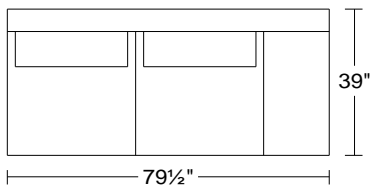

PLANUM QUICK SHIP PROGRAM

Model 0156 Dese Leather Orvieto 9470; Metal Legs

Model No.	Item No.	Dimensions	Retail					
			A	B	C	D	E	F
			Madras	Orvieto	EuroSoft	King Mastrotto Ultrasuede	Marco Toro	Mimosa Nubuck
0156	LXRAM/LAF	Left Arm Facing Chaise incl Arm Mechanism	\$5,069	\$5,630	\$6,197	\$6,805	\$7,484	\$9,062

LXLAM/RAF Right Arm Facing Chaise incl Arm Mechanism

Width: 49 1/2"
Height: 31 1/2"
Depth: 69"

0156	4LAAM/RAF	Right Arm Facing Sofa incl Arm Mechanism	\$4,897	\$5,438	\$5,986	\$6,593	\$7,247	\$8,765
	4RAAM/LAF	Left Arm Facing Sofa incl Arm Mechanism						

Width: 79 1/2"
Height: 31 1/2"
Depth: 39"

As Shown:	\$9,966	\$11,068	\$12,184	\$13,398	\$14,731	\$17,827
------------------	---------	-----------------	----------	----------	----------	----------