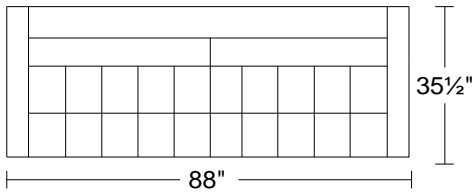

PLANUM QUICK SHIP PROGRAM

Model 0164 Foretti II

Leather King 0525; Espresso Wood Legs

Model No.	Item No.	Dimensions	Retail					
			A	B	C	D	E	F
			Madras	Orvieto	EuroSoft	King Mastrotto Ultrasuede	Marco Toro	Mimosa Nubuck
0164	4D	Sofa	\$4,917	\$5,465	\$6,013	\$6,607	\$7,273	\$8,798

Width: 88"
 Height: 30 1/2"
 Depth: 35 1/2"

As Shown:	\$4,917	\$5,465	\$6,013	\$6,607	\$7,273	\$8,798
------------------	---------	---------	---------	----------------	---------	---------