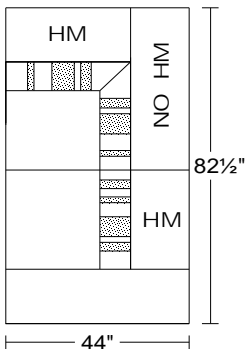

PLANUM QUICK SHIP PROGRAM

Model 0230 Novara II
Leather Orvieto 9423; Metal Legs

Model No.	Item No.	Dimensions	Retail					
			A	B	C	D	E	F
			Madras	Orvieto	Eurosoft	King Mastrotto Ultrasuede	Marco Toro	Mimosa Nubuck
0230	4RA90/LAF 4LA90/RAF	Left Arm Facing Sofa Right Arm Facing Sofa Incl Head & Arm Mechanism	\$5,607	\$6,230	\$6,857	\$7,544	\$8,296	\$10,032

Width: 77"
Height: 29 1/2"
Height w/ HM raised:
Depth: 44"

0230	LXLHM/RAF LXRHM/LAF	Right Arm Facing Chaise Left Arm Facing Chaise Incl Head Mechanism	\$5,453	\$6,059	\$6,666	\$7,333	\$8,065	\$9,761
------	------------------------	--	---------	----------------	---------	---------	---------	---------

Width: 44"
Height: 29 1/2"
Height w/ HM raised:
Depth: 82 1/2"

AS SHOWN	\$11,060	\$12,289	\$13,523	\$14,876	\$16,361	\$19,793
-----------------	----------	-----------------	----------	----------	----------	----------