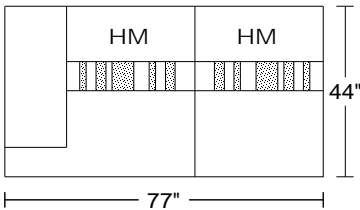

PLANUM QUICK SHIP PROGRAM

Model 0230 Novara II
Leather Orvieto 9423; Metal Legs

Model No.	Item No.	Dimensions	Retail					
			A	B	C	D	E	F
			Madras	Orvieto	Eurosoft	King Mastrotto Ultrasuede	Marco Toro	Mimosa Nubuck
0230	4RA90/LAF 4LA90/RAF	Left Arm Facing Sofa Right Arm Facing Sofa Incl Head & Arm Mechanism	\$5,607	\$6,230	\$6,857	\$7,544	\$8,296	\$10,032

Width: 77"
Height: 29 1/2"
Height w/ HM raised:
Depth: 44"

0230	LXLHM/RAF LXRHM/LAF	Right Arm Facing Chaise Left Arm Facing Chaise Incl Head Mechanism	\$5,453	\$6,059	\$6,666	\$7,333	\$8,065	\$9,761
------	------------------------	--	---------	----------------	---------	---------	---------	---------

Width: 44"
Height: 29 1/2"
Height w/ HM raised:
Depth: 82 1/2"

AS SHOWN	\$11,060	\$12,289	\$13,523	\$14,876	\$16,361	\$19,793
-----------------	----------	-----------------	----------	----------	----------	----------