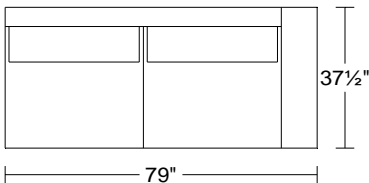

Width: 44"
Height: 32"
Depth: 65"

0264

4LA/RAF

Right Arm Facing Sofa

\$4,241

\$4,712

\$5,181

\$5,702

\$6,270

\$7,590

Width: 79"
Height: 32"
Depth: 37 1/2"

0264

HR4

Head Rest

\$327

\$363

\$396

\$436

\$475

\$581

Width: 29"
Height: 24"

AS SHOWN

\$8,304

\$9,227