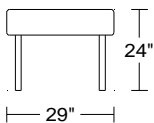

\$6,270

\$7,590

Width: 79"
Height: 32"
Depth: 37 1/2"

0264

HR4

Head Rest

\$327

\$363

\$396

\$436

\$475

\$581

Width: 29"
Height: 24"

AS SHOWN

\$8,304

\$9,227