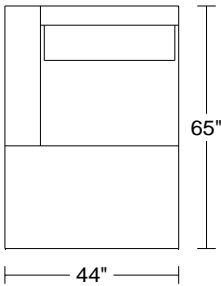

Width: 44"
Height: 32"
Depth: 65"

0264

4LA/RAF

Right Arm Facing Sofa

$4,241

$4,712

$5,181

$5,702

$6,270

$7,590