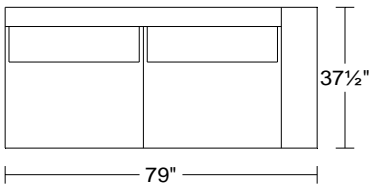

\$396

\$436

\$475

\$581

Width: 29"
Height: 24"

AS SHOWN

\$8,304

\$9,227

Width: 44"
Height: 32"
Depth: 65"

0264

4LA/RAF

Right Arm Facing Sofa

\$4,241

\$4,712

\$5,181

\$5,702

\$6,270

\$7,590

Width: 79"
Height: 32"
Depth: 37 1/2"

0264

HR4

Head Rest

\$327

\$363