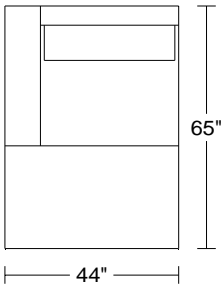

Width: 44"
Height: 32"
Depth: 65"

0264

4LA/RAF

Right Arm Facing Sofa

$4,241

$4,712

$5,181

$5,702

$6,270

$7,590