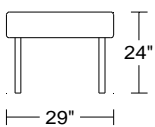

Width: 44"
Height: 32"
Depth: 65"

0264 4LA/RAF Right Arm Facing Sofa

\$4,241 **\$4,712** \$5,181 \$5,702 \$6,270 \$7,590

Width: 79"
Height: 32"
Depth: 37 1/2"

0264 HR4 Head Rest

\$327 **\$363** \$396 \$436 \$475 \$581

Width: 29"
Height: 24"

AS SHOWN \$8,304 **\$9,227** \$10,144 \$11,161 \$12,269 \$14,857