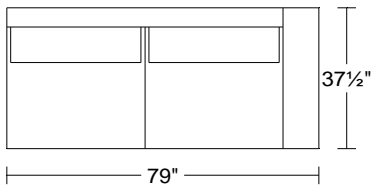

PLANUM QUICK SHIP PROGRAM

Model 0264 Termoli

Leather Orvieto 9470; Metal Legs

Model No.	Item No.	Dimensions	Retail					
			A	B	C	D	E	F
			Madras	Orvieto	Eurosoft	King Mastroto Ultrasuede	Marco Toro	Mimosa Nubuck
0264	SXR/LAF	Left Arm Facing Small Chaise	\$3,736	\$4,151	\$4,567	\$5,023	\$5,524	\$6,686

Width: 44"
Height: 32"
Depth: 65"

0264 4LA/RAF Right Arm Facing Sofa

\$4,241 **\$4,712** \$5,181 \$5,702 \$6,270 \$7,590

Width: 79"
Height: 32"
Depth: 37 1/2"

0264 HR4 Head Rest

\$327 **\$363** \$396 \$436 \$475 \$581

Width: 29"
Height: 24"

AS SHOWN \$8,304 **\$9,227** \$10,144 \$11,161 \$12,269 \$14,857