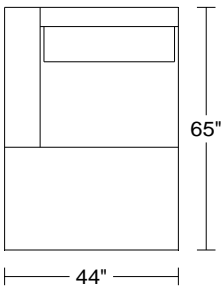

PLANUM QUICK SHIP PROGRAM

Model 0264 Termoli

Leather Orvieto 9470; Metal Legs

Model No.	Item No.	Dimensions	Retail					
			A	B	C	D	E	F
			Madras	Orvieto	Eurosoft	King Mastroto Ultrasuede	Marco Toro	Mimosa Nubuck
0264	SXR/LAF	Left Arm Facing Small Chaise	\$3,736	\$4,151	\$4,567	\$5,023	\$5,524	\$6,686

Width: 44"
Height: 32"
Depth: 65"

0264 4LA/RAF Right Arm Facing Sofa

\$4,241 **\$4,712** \$5,181 \$5,702 \$6,270 \$7,590

Width: 79"
Height: 32"
Depth: 37 1/2"

0264 HR4 Head Rest

\$327 **\$363** \$396 \$436 \$475 \$581

Width: 29"
Height: 24"

AS SHOWN \$8,304 **\$9,227** \$10,144 \$11,161 \$12,269 \$14,857