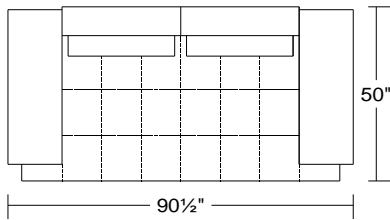

## Model 0274 Anzio

Leather Orvieto 9418

Model No.	Item No.	Dimensions	SAMPLE PRICE
-----------	----------	------------	--------------

0274

4DFBM

Sofa Incl Seat Depth Adjustable Back

8,653

2,884

Width: 90 1/2"  
Height: 34 1/2"  
Depth: 50"