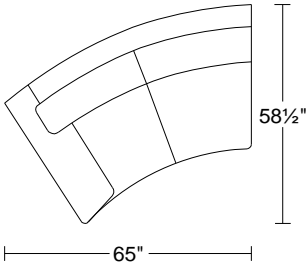

0361

3BR/LAF

Left Arm Facing Curved Mid-Sofa

3,938

4,376

4,811

5,293

5,821

7,049

Width: 65"  
Height: 30 1/2"  
Depth: 58 1/2"

0361

3BL/RAF

Right Arm Facing Curved Mid-Sofa

3,938

4,376

4,811

5,293

5,821

7,049

Width: 65"  
Height: 30 1/2"  
Depth: 58 1/2"

AS SHOWN

\$7,876

\$8,752

\$9,623