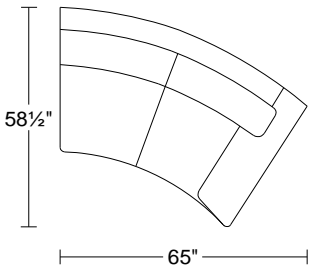

0361

3BR/LAF

Left Arm Facing Curved Mid-Sofa

3,938

4,376

4,811

5,293

5,821

7,049

Width: 65"  
Height: 30 1/2"  
Depth: 58 1/2"

0361

3BL/RAF

Right Arm Facing Curved Mid-Sofa

3,938

4,376

4,811

5,293

5,821

7,049

Width: 65"  
Height: 30 1/2"  
Depth: 58 1/2"

AS SHOWN

\$7,876

\$8,752

\$9,623