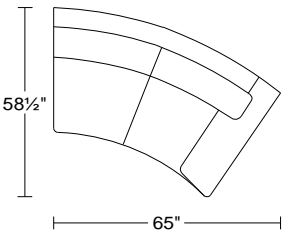

Width: 65"  
Height: 30 1/2"  
Depth: 58 1/2"

0361

3BL/RAF

Right Arm Facing Curved  
Mid-Sofa

\$3,938

\$4,376

**\$4,811**

\$5,293

\$5,821

\$7,049

Width: 65"  
Height: 30 1/2"  
Depth: 58 1/2"

<b>AS SHOWN</b>	\$7,876	\$8,752	<b>\$9,623</b>	\$10,586	\$11,642	\$14,098
-----------------	---------	---------	----------------	----------	----------	----------