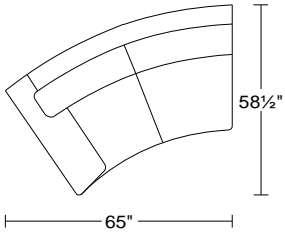

Width: 65"  
Height: 30 1/2"  
Depth: 58 1/2"

0361

3BL/RAF

Right Arm Facing Curved  
Mid-Sofa

\$3,938

\$4,376

**\$4,811**

\$5,293

\$5,821

\$7,049

Width: 65"  
Height: 30 1/2"  
Depth: 58 1/2"

<b>AS SHOWN</b>	\$7,876	\$8,752	<b>\$9,623</b>	\$10,586	\$11,642	\$14,098
-----------------	---------	---------	----------------	----------	----------	----------