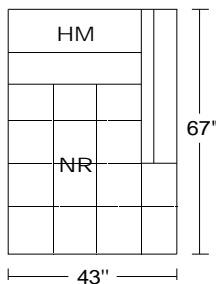

## Model 0415 Vici II

Leather Eurosoft 7525 w/ Brushed Stainless Steel Feet

\*\*Metal leg on 3RAHMEBE/3LAHMEBE does not extend up arm of sofa\*\*

Model No.	Item No.	Dimensions	Retail					
			A	B	C	D	E	F
			Madras	Orvieto	EuroSoft/ Marmo	King/ Spesso/ Native/ Heritage/ Vintage	Marco	Mimosa/ Klar/ Nubuck
0415	3RAHMEBE/LAF 3LAHMEBE/RAF	Left Arm Facing Mid-Sofa Right Arm Facing Mid-Sofa	\$8,767	\$9,742	<b>\$10,718</b>	\$11,788	\$12,969	\$15,695

incl Motorized Head Mechanisms & 2 Reclining Seats w/ Electrical Switch & Button Switch

Width: 78"  
Height: 32"  
Height w/ HM Raised: 42"  
Depth: 42"  
Depth w/ Recliner: 62"

0415	SXLHM/RAF SXRHM/LAF	Right Arm Facing Small Chaise Left Arm Facing Small Chaise	\$5,316	\$5,907	<b>\$6,494</b>	\$7,141	\$7,854	\$9,497
------	------------------------	---	---------	---------	----------------	---------	---------	---------

incl Motorized Head Mechanism

Width: 43"  
Height: 32"  
Depth: 67"

<b>AS SHOWN</b>	\$14,084	\$15,649	<b>\$17,213</b>	\$18,929	\$20,823	\$25,192
-----------------	----------	----------	-----------------	----------	----------	----------