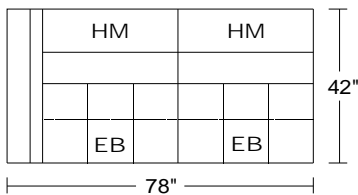

incl Motorized Head Mechanisms & 2 Reclining Seats w/ Electrical Switch & Button Switch

Width: 78"  
Height: 32"  
Height w/ HM Raised: 42"  
Depth: 42"  
Depth w/ Recliner: 62"

0415	SXLHM/RAF SXRHM/LAF	Right Arm Facing Small Chaise Left Arm Facing Small Chaise	\$5,316	\$5,907	<b>\$6,494</b>	\$7,141	\$7,854	\$9,497
------	------------------------	---	---------	---------	----------------	---------	---------	---------

incl Motorized Head Mechanism

Width: 43"  
Height: 32"  
Depth: 67"

<b>AS SHOWN</b>	\$14,084	\$15,649	<b>\$17,213</b>	\$18,929	\$20,823	\$25,192
-----------------	----------	----------	-----------------	----------	----------	----------