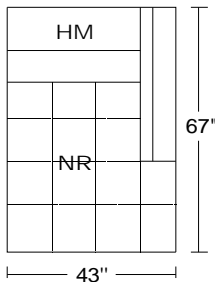

PLANUM QUICK SHIP PROGRAM

Model 0415 Vici II

Leather Orvieto 9409 w/ Brushed Stainless Steel Feet

Model No.	Item No.	Dimensions	Retail					
			A	B	C	D	E	F
			Madras	Orvieto	EuroSoft/ Marmo	King/ Spesso/ Native/ Heritage/ Vintage	Marco	Mimosa/ Klar/ Nubuck
0415	3RAHMEBE/LAF 3LAHMEBE/RAF	Left Arm Facing Mid-Sofa Right Arm Facing Mid-Sofa	\$8,767	\$9,742	\$10,718	\$11,788	\$12,969	\$15,695

incl Motorized Head Mechanisms & 2 Reclining Seats w/ Electrical Switch & Button Switch

Width: 78"
Height: 32"
Height w/ HM Raised: 42"
Depth: 42"
Depth w/ Recliner: 62"

0415	SXLHM/RAF SXRHM/LAF	Right Arm Facing Small Chaise Left Arm Facing Small Chaise	\$5,316	\$5,907	\$6,494	\$7,141	\$7,854	\$9,497
------	------------------------	---	---------	----------------	---------	---------	---------	---------

incl Motorized Head Mechanism

Width: 43"
Height: 32"
Depth: 67"

AS SHOWN	\$14,084	\$15,649	\$17,213	\$18,929	\$20,823	\$25,192
-----------------	----------	-----------------	----------	----------	----------	----------