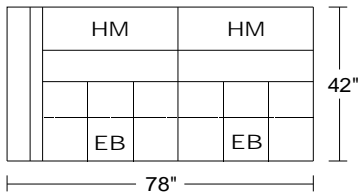

PLANUM QUICK SHIP PROGRAM

Model 0415 Vici II

Leather Orvieto 9409 w/ Brushed Stainless Steel Feet

Model No.	Item No.	Dimensions	Retail					
			A	B	C	D	E	F
			Madras	Orvieto	EuroSoft/ Marmo	King/ Spesso/ Native/ Heritage/ Vintage	Marco	Mimosa/ Klar/ Nubuck
0415	3RAHMEBE/LAF 3LAHMEBE/RAF	Left Arm Facing Mid-Sofa Right Arm Facing Mid-Sofa	\$8,767	\$9,742	\$10,718	\$11,788	\$12,969	\$15,695

incl Motorized Head Mechanisms & 2 Reclining Seats w/ Electrical Switch & Button Switch

Width: 78"
Height: 32"
Height w/ HM Raised: 42"
Depth: 42"
Depth w/ Recliner: 62"

0415	SXLHM/RAF SXRHM/LAF	Right Arm Facing Small Chaise Left Arm Facing Small Chaise	\$5,316	\$5,907	\$6,494	\$7,141	\$7,854	\$9,497
------	------------------------	---	---------	----------------	---------	---------	---------	---------

incl Motorized Head Mechanism

Width: 43"
Height: 32"
Depth: 67"

AS SHOWN	\$14,084	\$15,649	\$17,213	\$18,929	\$20,823	\$25,192
-----------------	----------	-----------------	----------	----------	----------	----------