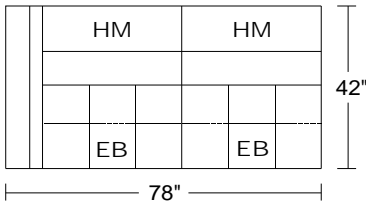

3LAHMEBE/RAF Right Arm Facing Mid-Sofa  
incl Motorized Head Mechanisms & 2 Reclining Seats w/ Electrical Switch & Button Switch

Width: 78"  
Height: 32"  
Height w/ HM Raised: 42"  
Depth: 42"  
Depth w/ Recliner: 62"