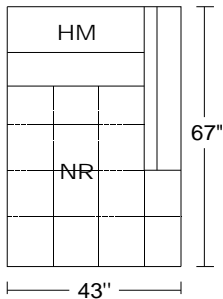

Width: 43"  
Height: 32"  
Depth: 67"

<b>AS SHOWN</b>	\$14,084	<b>\$15,649</b>	\$17,213	\$18,929	\$20,823	\$25,192
-----------------	----------	-----------------	----------	----------	----------	----------

Width: 78"  
Height: 32"  
Height w/ HM Raised: 42"  
Depth: 42"  
Depth w/ Recliner: 62"

0415	SXLHM/RAF SXRHM/LAF	Right Arm Facing Small Chaise Left Arm Facing Small Chaise incl Motorized Head Mechanism	5,316	5,907	6,494	7,141	7,854	9,497
------	------------------------	--	-------	-------	-------	-------	-------	-------

Width: 43"  
Height: 32"  
Depth: 67"

<b>AS SHOWN</b>	\$14,084	\$15,649	<b>\$17,213</b>	\$18,929	\$20,823	\$25,192
-----------------	----------	----------	-----------------	----------	----------	----------