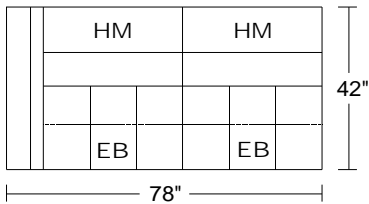

Width: 78"  
Height: 32"  
Height w/ HM Raised: 42"  
Depth: 42"  
Depth w/ Recliner: 62"

0415	SXLHM/RAF SXRHM/LAF	Right Arm Facing Small Chaise Left Arm Facing Small Chaise incl Motorized Head Mechanism	5,316	5,907	6,494	7,141	7,854	9,497
------	------------------------	--	-------	-------	-------	-------	-------	-------