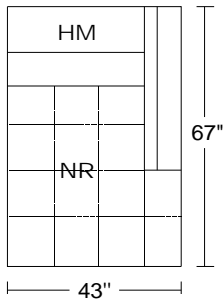

## Model 0415 Vici II

Leather Orvieto 9409; Metal Legs

Model No.	Item No.	Dimensions	Retail					
			A	B	C	D	E	F
			Madras	Orvieto	Eurosoft	King Mastroto Ultrasuede	Marco Toro	Mimosa Nubuck

0415	3RAHMEBE/LAF	Left Arm Facing Mid-Sofa	8,767	9,742	10,718	11,788	12,969	15,695
------	--------------	--------------------------	-------	-------	--------	--------	--------	--------

3LAHMEBE/RAF Right Arm Facing Mid-Sofa  
incl Motorized Head Mechanisms & 2 Reclining Seats w/ Electrical Switch & Button Switch

Width: 78"  
Height: 32"  
Height w/ HM Raised: 42"  
Depth: 42"  
Depth w/ Recliner: 62"

Width: 43"  
Height: 32"  
Depth: 67"

<b>AS SHOWN</b>	\$14,084	<b>\$15,649</b>	\$17,213	\$18,929	\$20,823	\$25,192
-----------------	----------	-----------------	----------	----------	----------	----------