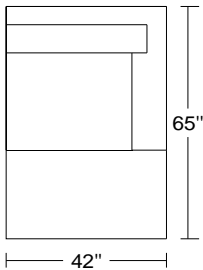

Width: 75"
Height: 30 1/2"
Depth: 40"

0443

JXL/RAF

Right Arm Facing Extra Chaise

\$4,112

\$4,567

\$5,023

\$5,524

\$6,079

\$7,352

Width: 42"
Height: 30 1/2"
Depth: 65"

AS SHOWN

\$8,686

\$9,649

\$10,613

\$11,675