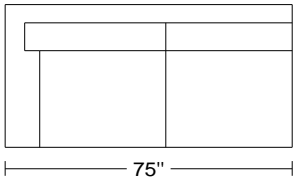

PLANUM QUICK SHIP PROGRAM

Model 0443 Belvedere

Leather Eurosoft 7525 w/ Antique Brass Feet

Model No.	Item No.	Dimensions	Retail					
			A	B	C	D	E	F
			Madras	Orvieto	EuroSoft/ Marmo	King/ Spesso/ Native/ Heritage/ Vintage	Marco	Mimosa/ Klar/ Nubuck
0443	3RA/LAF	Left Arm Facing Mid-Sofa	\$4,574	\$5,082	\$5,590	\$6,151	\$6,765	\$8,191

Width: 75"
Height: 30 1/2"
Depth: 40"

0443

JXL/RAF

Right Arm Facing Extra Chaise

\$4,112

\$4,567

\$5,023

\$5,524

\$6,079

\$7,352

Width: 42"
Height: 30 1/2"
Depth: 65"

AS SHOWN

\$8,686

\$9,649

\$10,613

\$11,675