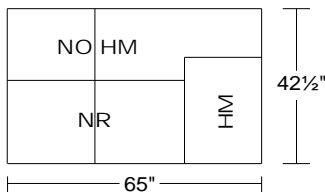

Depth: 44 1/2"

Depth w/ Recliner: 60 1/2"

0527

CNSLHM

Right Arm Facing Long Corner incl Motorized Head Mechanism

~~6,797~~

2,266

Width: 65"

Height: 31"

Height w/ HM Raised: 40"

Depth: 42 1/2"

0527

4LAHMEBE/RAF

Right Arm Facing Sofa incl 2 Motorized Head Mechanisms & 1 Reclining Seat w/ Electrical Switch Next to Arm

~~10,329~~

3,443

Width: 79 1/2"

Height: 31"

Height w/ HM Raised: 40"

Depth: 44 1/2"

Depth w/ Recliner: 60 1/2"

Deduction for Reclining Chair is Applied in Above Pricing

AS SHOWN

~~23,936~~