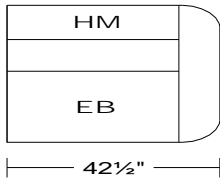

PLANUM QUICK SHIP PROGRAM

Model 0558 Estende

Leather Eurosoft 7525, Metal Legs in Dark Nickel

Model No.	Item No.	Dimensions	Retail					
			A	B	C	D	E	F
			Madras	Orvieto	EuroSoft	King Mastroto Ultrasuede	Marco Toro	Mimosa Nubuck
0558	3RAHMEBE/LAF	Left Arm Facing Mid-Sofa incl 2 Motorized Head Mechanisms & 1 Reclining Seat Next to Arm w/ Electrical Switch	8,963	9,946	10,930	12,012	13,193	15,932

Width: 77 1/2"
Height: 31"
Height w/ HM Raised: 40"
Depth: 44"
Depth w/ Recliner: 64"

Deduction for Reclining Chair is Applied in Above Pricing

0558	1.5LAHMEBE/RAF	Right Arm Facing Oversize Chair incl 1 Motorized Head Mechanisms & 1 Reclining Seat w/ Electrical Switch	5,557	6,164	6,772	7,438	8,171	9,860
------	----------------	--	-------	-------	-------	-------	-------	-------

Width: 42 1/2"
Height: 31"
Height w/ HM Raised: 40"
Depth: 44"
Depth w/ Recliner: 64"

AS SHOWN	14,520	16,111	17,701	19,450	21,364	25,793
-----------------	--------	--------	--------	--------	--------	--------