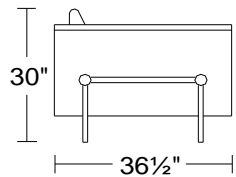

KELVIN GIORMANI COLLECTION

Model 0563 Uccello
Leather King 0580; Metal Legs in Dark Nickel

Model No.	Item No.	Dimensions	SAMPLE PRICE
-----------	----------	------------	--------------

0563

1D

Chair

4,442

1481

Width: 42"
Height: 30"
Depth: 36 1/2"