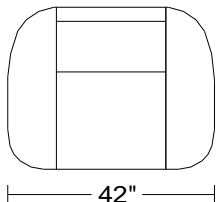

KELVIN GIORMANI COLLECTION

Model 0563 Uccello
Leather King 0580; Metal Legs in Dark Nickel

Model No.	Item No.	Dimensions	SAMPLE PRICE
-----------	----------	------------	--------------

0563

1D

Chair

4,442

1481

Width: 42"
Height: 30"
Depth: 36 1/2"