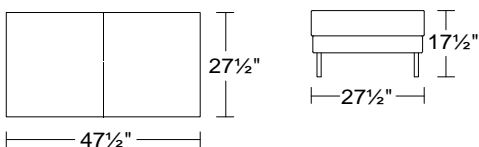

SXR/LAF

Left Arm Facing Small Chaise

~~4,995~~

1,665

Width: 43 1/2"
Height: 31 1/2"
Depth: 65"

0564

4LA/RAF

Right Arm Facing Sofa

~~5,676~~

1,892

Width: 80"
Height: 31 1/2"
Depth: 39"

0564

ST2

Rectangular Ottoman

~~2,040~~

680

Width: 47 1/2"
Height: 17 1/2"
Depth: 27 1/2"

As Shown:

~~12,711~~

4,237