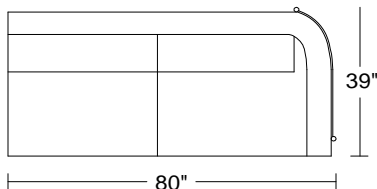

SXR/LAF

Left Arm Facing Small Chaise

~~4,995~~

1,665

Width: 43 1/2"
Height: 31 1/2"
Depth: 65"

0564

4LA/RAF

Right Arm Facing Sofa

~~5,676~~

1,892

Width: 80"
Height: 31 1/2"
Depth: 39"

0564

ST2

Rectangular Ottoman

~~2,040~~

680

Width: 47 1/2"
Height: 17 1/2"
Depth: 27 1/2"

As Shown:

~~12,711~~

4,237