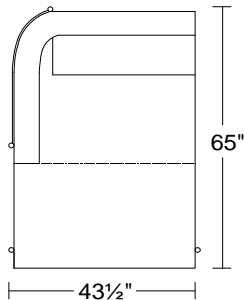

SXR/LAF

Left Arm Facing Small Chaise

~~4,995~~

1,665

Width: 43 1/2"
Height: 31 1/2"
Depth: 65"

0564

4LA/RAF

Right Arm Facing Sofa

~~5,676~~

1,892

Width: 80"
Height: 31 1/2"
Depth: 39"

0564

ST2

Rectangular Ottoman

~~2,040~~

680

Width: 47 1/2"
Height: 17 1/2"
Depth: 27 1/2"

As Shown:

~~12,711~~

4,237