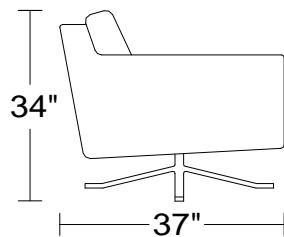

KELVIN GIORMANI COLLECTION

Model 0589 Mazara I
Leather Klar 8113; Brushed Stainless Steel

FINISH COLOR:

Klar 8113

***** MAIN IMAGE DOES NOT REFLECT FINISHES -- FINISH COLOR IS ABOVE *****

Model No.	Item No.	Dimensions	SAMPLE PRICE
-----------	----------	------------	--------------

0589

1DV

Chair

5247

1749

Width: 35"
Height: 34"
Depth: 37"