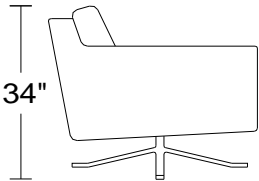

## Model 0589 Mazara I

Leather Orvieto 9423 w/ Polished Stainless Steel Base

Model No.	Item No.	Dimensions	Retail					
			A	B	C	D	E	F
			Madras	Orvieto	EuroSoft/ Marmo	King/ Spesso/ Native/ Heritage/ Vintage	Marco	Mimosa/ Klar/ Nubuck
0589	1DV	Swivel Chair	NA	\$2,963	\$3,260	\$3,584	\$3,940	\$5,247

35"

Width: 35"  
Height: 34"  
Depth: 37"

34"

37"

<b>As Shown:</b>	NA	\$2,963	\$3,260	\$3,584	\$3,940	\$5,247
------------------	----	---------	---------	---------	---------	---------