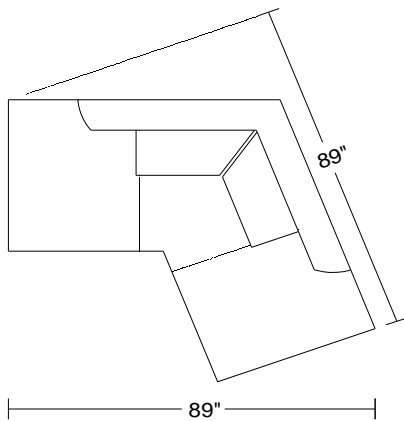

PLANUM COLLECTION

Model 0605 Dunes

Leather Orvieto 9423; Metal Legs in Antique Brass

Model No.	Item No.	Dimensions	SAMPLE PRICE
-----------	----------	------------	--------------

0605

4QC

Angled Corner Wedge

~~6,567~~

2,189

Width: 89"
Height: 31 1/2"
Depth: 89"