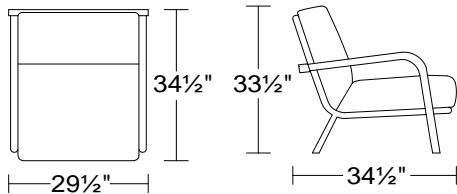

# KELVIN GIORMANI COLLECTION

Model AC86 Lulu  
Leather Nubuck 8009 w/ 8086 Accents

Model No.	Item No.	Dimensions	SAMPLE PRICE
-----------	----------	------------	--------------

AC86

1DAC

Small Chair

~~5,280~~

1760

Width: 29 1/2"  
Height: 33 1/2"  
Depth: 34 1/2"

AC86

STS

Small ottoman

~~2,343~~

781

Width: 33 1/2"  
Height: 31"  
Depth: 32"