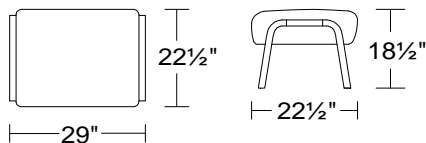

1760

Width: 29 1/2"  
Height: 33 1/2"  
Depth: 34 1/2"

AC86

STS

Small ottoman

~~2,343~~

781

Width: 33 1/2"  
Height: 31"  
Depth: 32"