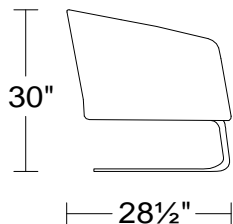

KELVIN GIORMANI COLLECTION

Model AC93 Nico
Leather Orvieto 9418

Model No.	Item No.	Dimensions	SAMPLE PRICE
-----------	----------	------------	--------------

AC93

1D

Swivel Arm Chair

~~3,432~~

1144

Width: 28"
Height: 30"
Depth: 28 1/2"