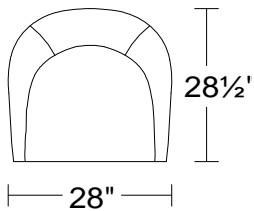

KELVIN GIORMANI COLLECTION

Model AC93 Nico
Leather Orvieto 9418

Model No.	Item No.	Dimensions	SAMPLE PRICE
-----------	----------	------------	--------------

AC93

1D

Swivel Arm Chair

~~3,432~~

1144

Width: 28"
Height: 30"
Depth: 28 1/2"