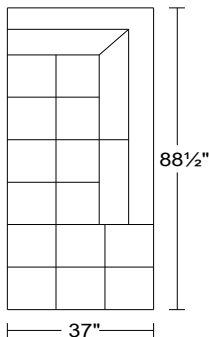

PLANUM QUICK SHIP PROGRAM

Model 0077AH1 Studio

Leather Eurosoft 7525 w/ Black Wood Feet

Model No.	Item No.	Dimensions	Retail			
			B	C	D	E
			Orvieto / A1 & B1 Fabrics	EuroSoft / Marmo/ Spesso/ C1 & D1 Fabrics	Neobuck/ Mastrotto/ Ricco/ Vintage	Marco

0077AH1	4RA3/LAF	Left Arm Facing Sofa	\$5,945	\$6,563	\$7,231	\$7,974
----------------	-----------------	-----------------------------	---------	----------------	---------	---------

Width: 85"
Height: 33"
Depth: 38"

0077AH1	BXL/RAF	Right Arm Facing Large Chaise	\$6,221	\$6,864	\$7,565	\$8,342
----------------	----------------	--------------------------------------	---------	----------------	---------	---------

Width: 37"
Height: 33"
Depth: 88 1/2"