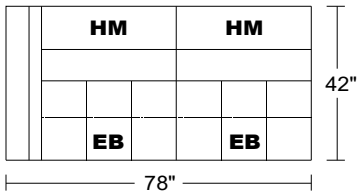

incl Motorized Head Mechanisms & 2 Reclining Seats w/ Electrical Switch & Button Switch

Width: 78"  
Height: 32"  
Height w/ HM Raised: 42"  
Depth: 42"  
Depth w/ Recliner: 62"

0415AM1	JXLHM/RAF	Right Arm Facing Small Chaise	\$7,331	\$8,074	\$8,893	\$9,795
	JXRHM/LAF	Left Arm Facing Small Chaise incl Motorized Head Mechanism				

Width: 43"  
Height: 32"  
Depth: 67"

<b>AS SHOWN</b>	<b>\$19,472</b>	\$21,451	\$23,622	\$26,019
-----------------	-----------------	----------	----------	----------