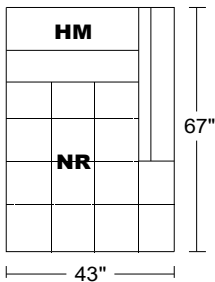

incl Motorized Head Mechanisms & 2 Reclining Seats w/ Electrical Switch & Button Switch

Width: 78"  
Height: 32"  
Height w/ HM Raised: 42"  
Depth: 42"  
Depth w/ Recliner: 62"

0415AM1	JXLHM/RAF	Right Arm Facing Small Chaise	\$7,331	\$8,074	\$8,893	\$9,795
	JXRHM/LAF	Left Arm Facing Small Chaise incl Motorized Head Mechanism				

Width: 43"  
Height: 32"  
Depth: 67"

<b>AS SHOWN</b>	<b>\$19,472</b>	\$21,451	\$23,622	\$26,019
-----------------	-----------------	----------	----------	----------