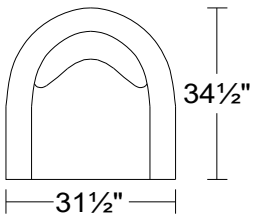

PLANUM QUICK SHIP PROGRAM

Model C042A - Alviano

Leather Orvieto 9407

Model No.	Item No.	Dimensions	Retail			
			B	C	D	E
			Orvieto / A1 & B1 Fabrics	EuroSoft / Marmo/ Spesso/ C1 & D1 Fabrics	Neobuck/ Mastrotto/ Ricco/ Vintage	Marco
C042A	1D	Swivel Chair	\$3,707	\$4,083	\$4,501	\$4,960

Width: 31 1/2"
Height: 31"
Depth: 34 1/2"

As Shown:	\$3,707	\$4,083	\$4,501	\$4,960
------------------	----------------	---------	---------	---------