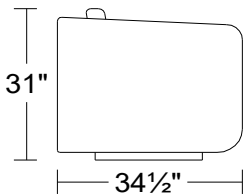

PLANUM QUICK SHIP PROGRAM

Model C042A - Alviano

Leather Orvieto 9407

Model No.	Item No.	Dimensions	Retail			
			B	C	D	E
			Orvieto / A1 & B1 Fabrics	EuroSoft / Marmo/ Spesso/ C1 & D1 Fabrics	Neobuck/ Mastrotto/ Ricco/ Vintage	Marco
C042A	1D	Swivel Chair	\$3,707	\$4,083	\$4,501	\$4,960

Width: 31 1/2"
Height: 31"
Depth: 34 1/2"

As Shown:	\$3,707	\$4,083	\$4,501	\$4,960
------------------	----------------	---------	---------	---------