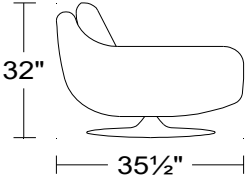

PLANUM QUICK SHIP PROGRAM

Model C051AM1 - Dante

Leather Orvieto 9470 w/ Stainless Steel Base

Model No.	Item No.	Dimensions	Retail			
			B	C	D	E
			Orvieto / A1 & B1 Fabrics	EuroSoft / Marmo/ Spesso/ C1 & D1 Fabrics	Neobuck/ Mastrotto/ Ricco/ Vintage	Marco
C051AM1	1D	Swivel Chair	\$3,482	\$3,841	\$4,233	\$4,668

Width: 36 1/2"
Height: 32"
Depth: 35 1/2"

As Shown:	\$3,482	\$3,841	\$4,233	\$4,668
------------------	----------------	---------	---------	---------