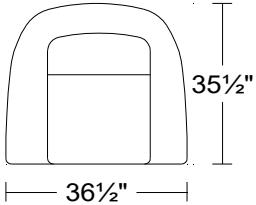

PLANUM QUICK SHIP PROGRAM

Model C051AM1 - Dante

Leather Orvieto 9470 w/ Stainless Steel Base

Model No.	Item No.	Dimensions	Retail			
			B	C	D	E
			Orvieto / A1 & B1 Fabrics	EuroSoft / Marmo/ Spesso/ C1 & D1 Fabrics	Neobuck/ Mastrotto/ Ricco/ Vintage	Marco
C051AM1	1D	Swivel Chair	\$3,482	\$3,841	\$4,233	\$4,668

Width: 36 1/2"
Height: 32"
Depth: 35 1/2"

As Shown:	\$3,482	\$3,841	\$4,233	\$4,668
------------------	----------------	---------	---------	---------