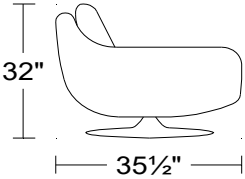

PLANUM QUICK SHIP PROGRAM

Model C051AM1 - Dante

Leather Orvieto 9490 w/ Stainless Steel Base

Model No.	Item No.	Dimensions	Retail			
			B	C	D	E
			Orvieto / A1 & B1 Fabrics	EuroSoft / Marmo/ Spesso/ C1 & D1 Fabrics	Neobuck/ Mastrotto/ Ricco/ Vintage	Marco
C051AM1	1D	Swivel Chair	\$3,482	\$3,841	\$4,233	\$4,668

Width: 36 1/2"
Height: 32"
Depth: 35 1/2"

As Shown:	\$3,482	\$3,841	\$4,233	\$4,668
------------------	----------------	---------	---------	---------