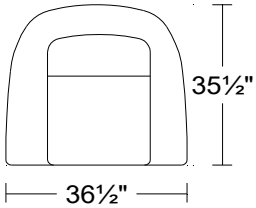

PLANUM QUICK SHIP PROGRAM

Model C051AM1 - Dante

Leather Orvieto 9490 w/ Stainless Steel Base

Model No.	Item No.	Dimensions	Retail			
			B	C	D	E
			Orvieto / A1 & B1 Fabrics	EuroSoft / Marmo/ Spesso/ C1 & D1 Fabrics	Neobuck/ Mastrotto/ Ricco/ Vintage	Marco
C051AM1	1D	Swivel Chair	\$3,482	\$3,841	\$4,233	\$4,668

Width: 36 1/2"
Height: 32"
Depth: 35 1/2"

As Shown:	\$3,482	\$3,841	\$4,233	\$4,668
------------------	----------------	---------	---------	---------