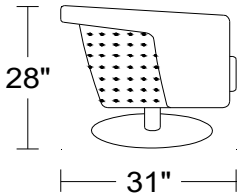

PLANUM QUICK SHIP PROGRAM

Model C059AM1 Rio Roto

Leather Orvieto 9423 w/ Stainless Steel Base

Model No.	Item No.	Dimensions	Retail			
			B	C	D	E
			Orvieto / A1 & B1 Fabrics	EuroSoft / Marmo/ Spesso/ C1 & D1 Fabrics	Neobuck/ Mastrotto/ Ricco/ Vintage	Marco
C059AM1	1DV1	Swivel Chair	\$3,701	\$4,079	\$4,500	\$4,966

w/ Perforations on recessed back & side panel

Width: 31"
Height: 28"
Depth: 31"

As Shown:	\$3,701	\$4,079	\$4,500	\$4,966
------------------	----------------	---------	---------	---------