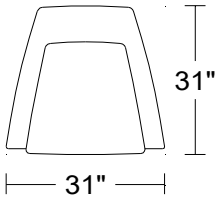

PLANUM QUICK SHIP PROGRAM

Model C059AM1 Rio Roto

Leather Orvieto 9423 w/ Stainless Steel Base

Model No.	Item No.	Dimensions	Retail			
			B	C	D	E
			Orvieto / A1 & B1 Fabrics	EuroSoft / Marmo/ Spesso/ C1 & D1 Fabrics	Neobuck/ Mastrotto/ Ricco/ Vintage	Marco
C059AM1	1DV1	Swivel Chair	\$3,701	\$4,079	\$4,500	\$4,966

w/ Perforations on recessed back & side panel

Width: 31"
Height: 28"
Depth: 31"

As Shown:	\$3,701	\$4,079	\$4,500	\$4,966
------------------	----------------	---------	---------	---------