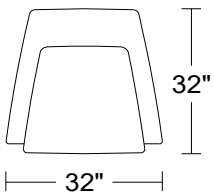

PLANUM QUICK SHIP PROGRAM

Model C060A - Rio

Leather Eurosoft 7517

Model No.	Item No.	Dimensions	Retail			
			B	C	D	E
			Orvieto / A1 & B1 Fabrics	EuroSoft / Marmo/ Spesso/ C1 & D1 Fabrics	Neobuck/ Mastrotto/ Ricco/ Vintage	Marco
C060A	1DV2	Swivel Chair	\$3,876	\$4,281	\$4,720	\$5,204

Width: 32"
Height: 30"
Depth: 32"

As Shown:	\$3,876	\$4,281	\$4,720	\$5,204
------------------	---------	----------------	---------	---------