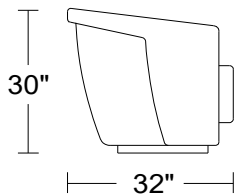

PLANUM QUICK SHIP PROGRAM

Model C060A - Rio

Leather Eurosoft 7517

Model No.	Item No.	Dimensions	Retail			
			B	C	D	E
			Orvieto / A1 & B1 Fabrics	EuroSoft / Marmo/ Spesso/ C1 & D1 Fabrics	Neobuck/ Mastrotto/ Ricco/ Vintage	Marco
C060A	1DV2	Swivel Chair	\$3,876	\$4,281	\$4,720	\$5,204

Width: 32"
Height: 30"
Depth: 32"

As Shown:	\$3,876	\$4,281	\$4,720	\$5,204
------------------	---------	----------------	---------	---------