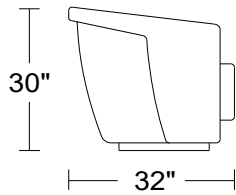

PLANUM QUICK SHIP PROGRAM

Model C060A - Rio

Leather Eurosoft 7574

Model No.	Item No.	Dimensions	Retail			
			B	C	D	E
			Orvieto / A1 & B1 Fabrics	EuroSoft / Marmo/ Spesso/ C1 & D1 Fabrics	Neobuck/ Mastrotto/ Ricco/ Vintage	Marco
C060A	1DV2	Swivel Chair	\$3,876	\$4,281	\$4,720	\$5,204

Width: 32"
Height: 30"
Depth: 32"

As Shown:	\$3,876	\$4,281	\$4,720	\$5,204
------------------	---------	---------	---------	---------