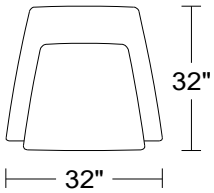

PLANUM QUICK SHIP PROGRAM

Model C060A - Rio

Leather Eurosoft 7574

Model No.	Item No.	Dimensions	Retail			
			B	C	D	E
			Orvieto / A1 & B1 Fabrics	EuroSoft / Marmo/ Spesso/ C1 & D1 Fabrics	Neobuck/ Mastrotto/ Ricco/ Vintage	Marco
C060A	1DV2	Swivel Chair	\$3,876	\$4,281	\$4,720	\$5,204

Width: 32"
Height: 30"
Depth: 32"

As Shown:	\$3,876	\$4,281	\$4,720	\$5,204
------------------	---------	---------	---------	---------