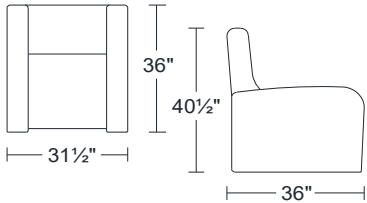

## Manual Recliner Chair

Model C088A - Umbra II

Leather Marmo 7012

Model No.	Item No.	Dimensions	Retail			
			B	C	D	E
			Orvieto / A1 & B1 Fabrics	EuroSoft / Marmo / Spesso / C1 & D1 Fabrics	Neobuck / Mastrotto / Ricco / Vintage	Marco
<b>C088A</b>	<b>1D</b>	<b>Manual Recliner</b>	\$4,876	<b>\$5,361</b>	\$5,895	\$6,488