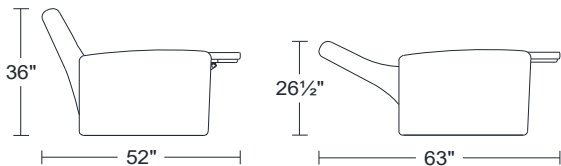

## Manual Recliner Chair

Model C088A - Umbra II

Leather Marmo 7012

Model No.	Item No.	Dimensions	Retail			
			B	C	D	E
			Orvieto / A1 & B1 Fabrics	EuroSoft / Marmo / Spesso / C1 & D1 Fabrics	Neobuck / Mastrotto / Ricco / Vintage	Marco
<b>C088A</b>	<b>1D</b>	<b>Manual Recliner</b>	\$4,876	<b>\$5,361</b>	\$5,895	\$6,488