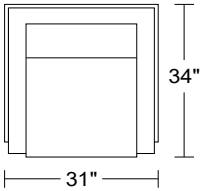

PLANUM QUICK SHIP PROGRAM

Model C096A - Nicole

Leather Marmo 7017 Outside Frame w/ 7012 Seat & Back

Model No.	Item No.	Dimensions	Retail			
			B	C	D	E
			Orvieto / A1 & B1 Fabrics	EuroSoft / Marmo/ Spesso/ C1 & D1 Fabrics	Neobuck/ Mastrotto/ Ricco/ Vintage	Marco
C096A	1D	Chair	\$4,008	\$4,409	\$4,851	\$5,336

Width: 31"
Height: 32"
Depth: 34"

As Shown:	\$4,008	\$4,409	\$4,851	\$5,336
------------------	---------	----------------	---------	---------