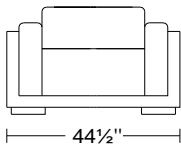

Width: 96 1/2"
Height: 29 1/2"
Depth: 36 1/2"

0109

1D

Chair

\$3,643

\$4,008

\$4,410

\$4,850

\$5,867

Width: 44 1/2"
Height: 29 1/2"
Depth: 36 1/2"

As Shown:

\$10,770

\$11,871

\$13,070

\$14,391

\$17,457